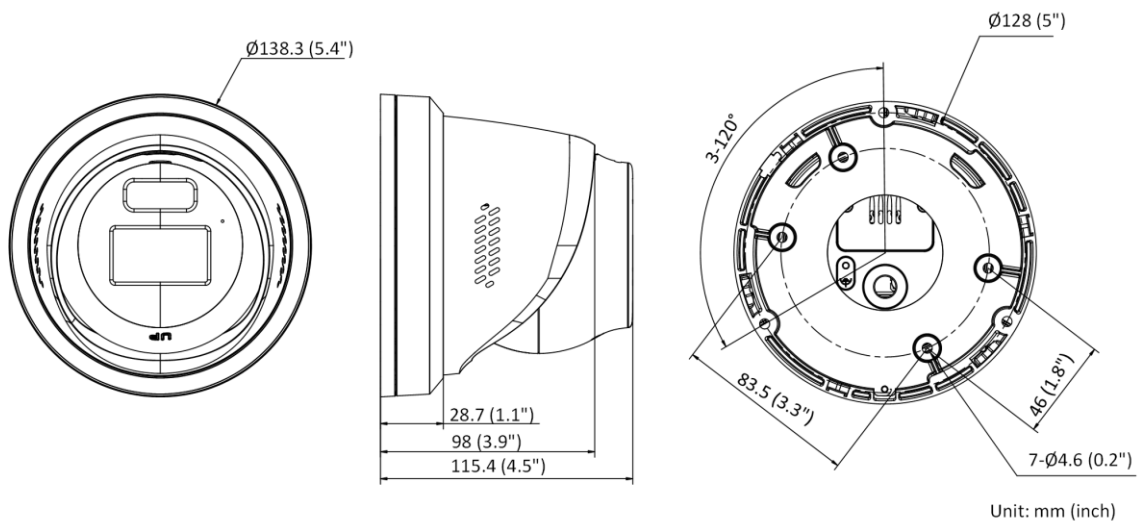

▪ **Dimension**

▪ **Accessory**

▪ **Optional**

DS-1275ZJ-SUS Vertical Pole Mount	DS-1271ZJ-140 Pendant Mount	DS-1280ZJ-PT6 Junction Box	DS-1276ZJ-SUS Corner Mount	DS-1273ZJ-140B Wall Mount
DS-1273ZJ-140 Wall Mount