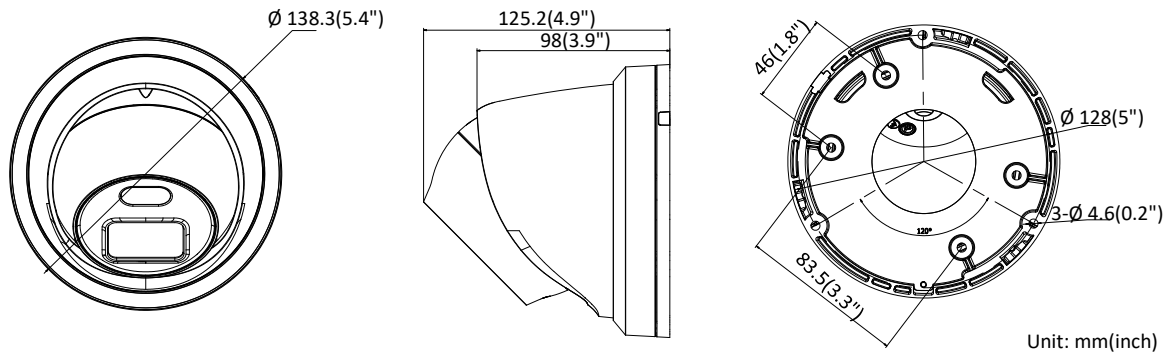

Available Model

DS-2CD2327G1-L (2.8/4/6 mm), DS-2CD2327G1-LU (2.8/4/6 mm)

Dimension

Unit: mm(inch)

Accessory

DS-1273ZJ-140
Wall Mount

DS-1271ZJ-140
Pendant Mount

DS-1280ZJ-DM21
Junction Box