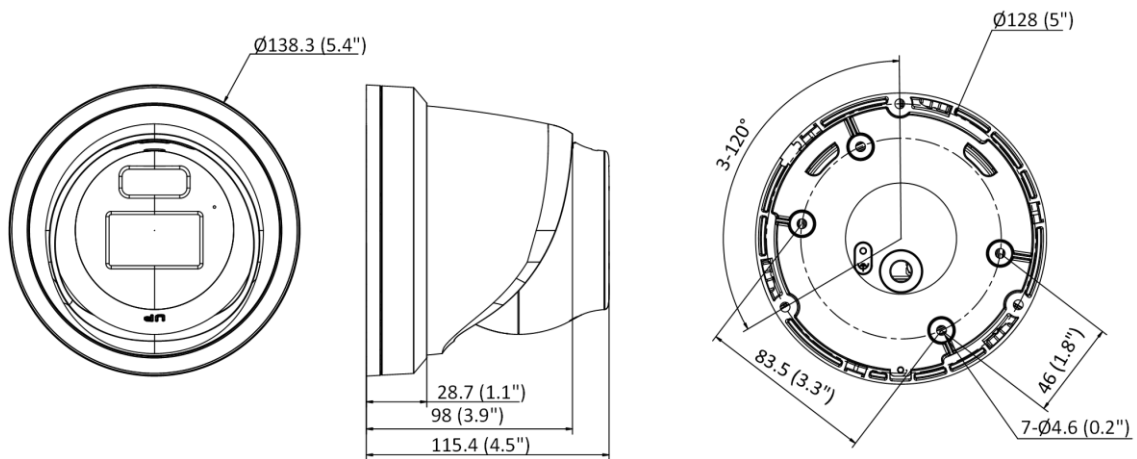

General	
Linkage Method	Upload to NAS/memory card/FTP, notify surveillance center, trigger recording, trigger capture, send email
Camera Material	Aluminum alloy body, except for trim ring
Camera Dimension	Ø138.3 mm × 115.4 mm (Ø5.4" × 4.5")
Package Dimension	170 mm × 170 mm × 150 mm (7" × 7" × 5.9")
Camera Weight	Approx. 770 g (1.7 lb.)
With Package Weight	Approx. 980 g (2.2 lb.)
Storage Conditions	-30 °C to 60 °C (-22 °F to 140 °F). Humidity 95% or less (non-condensing)
Startup and Operating Conditions	-30 °C to 60 °C (-22 °F to 140 °F). Humidity 95% or less (non-condensing)
Web Client Language	33 languages English, Russian, Estonian, Bulgarian, Hungarian, Greek, German, Italian, Czech, Slovak, French, Polish, Dutch, Portuguese, Spanish, Romanian, Danish, Swedish, Norwegian, Finnish, Croatian, Slovenian, Serbian, Turkish, Korean, Traditional Chinese, Thai, Vietnamese, Japanese, Latvian, Lithuanian, Portuguese (Brazil), Ukrainian
General Function	Anti-flicker, heartbeat, mirror, privacy mask, flash log, password reset via email, pixel counter
Firmware Version	V5.5.113
Software Reset	Yes
Power Supply	12 VDC ± 25% PoE: 802.3af, Class 3
Power Consumption and Current	12 VDC, 0.5 A, max. 6 W PoE (802.3af, 36 V to 57 V), 0.2 A to 0.12 A, max. 7 W
Power Interface	Ø5.5 mm coaxial power plug
Approval	
Class	Class B
Safety	UL (UL 60950-1); CB (IEC 60950-1:2005 + Am 1:2009 + Am 2:2013, IEC 62368-1:2014); CE-LVD (EN 60950-1:2005 + Am 1:2009 + Am 2:2013, IEC 62368-1:2014); BIS (IS 13252(Part 1):2010+A1:2013+A2:2015); LOA (IEC/EN 60950-1)
Environment	CE-RoHS (2011/65/EU); WEEE (2012/19/EU); Reach (Regulation (EC) No 1907/2006)
Protection	IP67 (IEC 60529-2013)

▪ Available Model

DS-2CD2327G2-L (2.8/4 mm)

DS-2CD2327G2-LU (2.8/4 mm)

▪ **Dimension**

Unit: mm (inch)

▪ **Accessory**

▪ **Optional**

DS-1273ZJ-140B Wall Mount	DS-1273ZJ-140 Wall Mount	DS-1275ZJ-SUS Vertical Pole Mount	DS-1280ZJ-PT6 Junction Box	DS-1276ZJ-SUS Corner Mount
DS-1271ZJ-140 Pendant Mount				