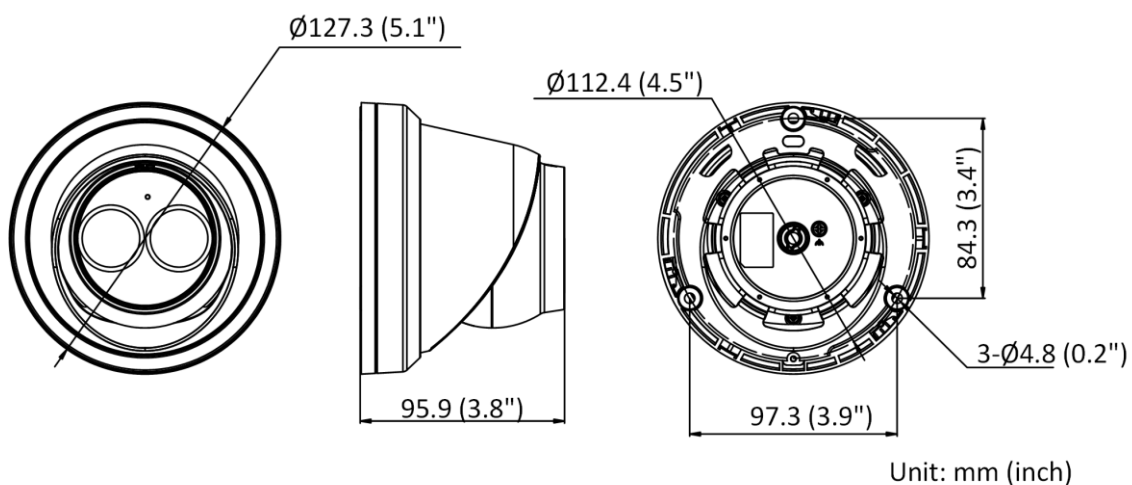

Software Reset	Yes
Storage Conditions	-30 °C to 60 °C (-22 °F to 140 °F). Humidity 95% or less (non-condensing)
Startup and Operating Conditions	-30 °C to 60 °C (-22 °F to 140 °F). Humidity 95% or less (non-condensing)
Power Supply	12 VDC ± 25%, reverse polarity protection PoE: 802.3af, Class 3
Power Consumption and Current	12 VDC, 0.5 A, max. 6 W PoE (802.3af, 36 V to 57 V), 0.19 A to 0.12 A, max. 7 W
Power Interface	Ø5.5 mm coaxial power plug
Material	Aluminum alloy body
Camera Dimension	Ø127.3 × 95.9 mm (Ø5.01" × 3.78")
Package Dimension	150 × 150 × 141 mm (5.9" × 5.9" × 5.6")
Camera Weight	Approx. 600 g (1.3 lb.)
With Package Weight	Approx. 816 g (1.8 lb.)
Approval	
EMC	FCC (47 CFR Part 15, Subpart B); CE-EMC (EN 55032: 2015, EN 61000-3-2: 2014, EN 61000-3-3: 2013, EN 50130-4: 2011 +A1: 2014); RCM (AS/NZS CISPR 32: 2015); IC (ICES-003: Issue 6, 2016); KC (KN 32: 2015, KN 35: 2015)
Safety	UL (UL 60950-1); CB (IEC 60950-1:2005 + Am 1:2009 + Am 2:2013); CE-LVD (EN 60950-1:2005 + Am 1:2009 + Am 2:2013); BIS (IS 13252(Part 1):2010+A1:2013+A2:2015)
Environment	CE-RoHS (2011/65/EU); WEEE (2012/19/EU); Reach (Regulation (EC) No 1907/2006)
Protection	IP67 (IEC 60529-2013)

▪ Available Model

DS-2CD2343G2-I (2.8/4 mm)

DS-2CD2343G2-IU (2.8/4 mm)

▪ Dimension