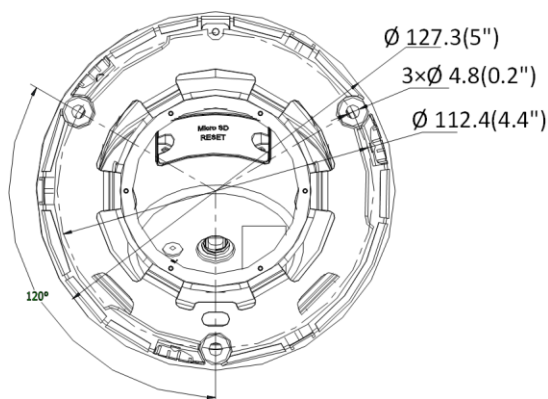

Safety	UL 60950-1, IEC 60950-1:2005 + Am 1:2009 + Am 2:2013, EN 60950-1:2005 + Am 1:2009 + Am 2:2013, IS 13252(Part 1):2010+A1:2013+A2:2015, IEC/EN 60950-1
Chemistry	2011/65/EU, 2012/19/EU, Regulation (EC) No 1907/2006

* Listed resolutions are only selectable options. It does not mean that all streams can work at their maximum resolution at the same time.

Available Model

DS-2CD2345G0P-I (1.68 mm)

▪ Typical Application

Hikvision products are classified into three levels according to their anti-corrosion performance. Refer to the following description to choose for your using environment.

This model has NO SPECIFIC PROTECTION.

Level	Description
Top-level protection	Hikvision products at this level are equipped for use in areas where professional anti-corrosion protection is a must. Typical application scenarios include coastlines, docks, chemical plants, and more.
Moderate protection	Hikvision products at this level are equipped for use in areas with moderate anti-corrosion demands. Typical application scenarios include coastal areas about 2 kilometers (1.24 miles) away from coastlines, as well as areas affected by acid rain.
No specific protection	Hikvision products at this level are equipped for use in areas where no specific anti-corrosion protection is needed.

Dimension

Unit: mm(inch)