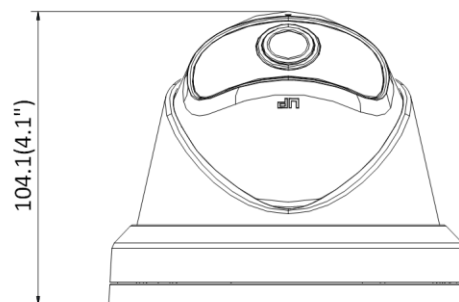

Safety	UL 60950-1, IEC 60950-1:2005 + Am 1:2009 + Am 2:2013, EN 60950-1:2005 + Am 1:2009 + Am 2:2013, IS 13252(Part 1):2010+A1:2013+A2:2015, IEC/EN 60950-1
Chemistry	2011/65/EU, 2012/19/EU, Regulation (EC) No 1907/2006

* Listed resolutions are only selectable options. It does not mean that all streams can work at their maximum resolution at the same time.

Available Model

DS-2CD2345G0P-I (1.68 mm)

▪ Typical Application

Hikvision products are classified into three levels according to their anti-corrosion performance. Refer to the following description to choose for your using environment.

This model has NO SPECIFIC PROTECTION.

Level	Description
Top-level protection	Hikvision products at this level are equipped for use in areas where professional anti-corrosion protection is a must. Typical application scenarios include coastlines, docks, chemical plants, and more.
Moderate protection	Hikvision products at this level are equipped for use in areas with moderate anti-corrosion demands. Typical application scenarios include coastal areas about 2 kilometers (1.24 miles) away from coastlines, as well as areas affected by acid rain.
No specific protection	Hikvision products at this level are equipped for use in areas where no specific anti-corrosion protection is needed.

Dimension

Unit: mm(inch)