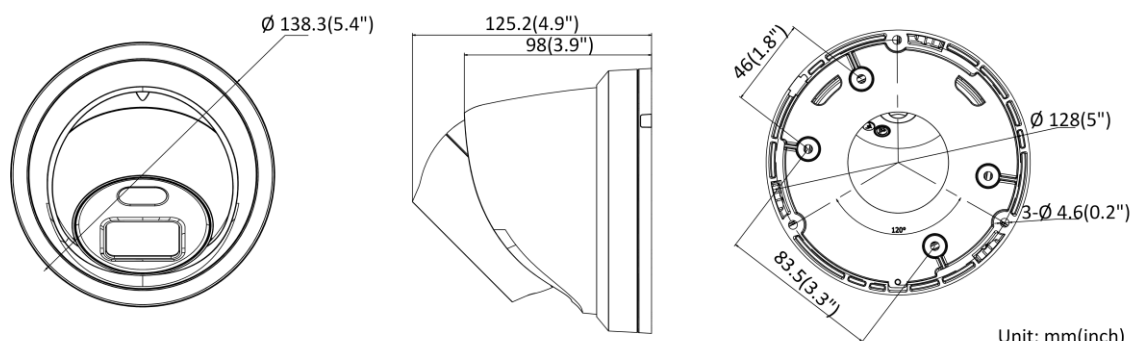

General Function	Anti-flicker, heartbeat, mirror, privacy masks, flash log, password reset via e-mail, pixel counter
Software Reset	Yes
Storage Conditions	-30 °C to 60 °C (-22 °F to 140 °F). Humidity 95% or less (non-condensing)
Startup and Operating Conditions	-30 °C to 60 °C (-22 °F to 140 °F). Humidity 95% or less (non-condensing)
Power Supply	12 VDC ± 25%, PoE: 802.3af, class 3
Power Consumption and Current	12 VDC, 0.55 A, max. 6.6 W PoE: (802.3af, 36 V to 57 V), 0.22 A to 0.13 A, max. 7.6 W
Power Interface	Ø5.5 mm coaxial power plug
Material	Aluminum alloy body, except for trim ring
Screw Material	SUS304
Camera Dimension	Ø138.3 × 125.2 mm (Ø5.4" × 4.9")
Package Dimension	170 × 170 × 150 mm (7" × 7" × 5.9")
Camera Weight	Approx. 820 g (1.8 lb.)
With Package Weight	Approx. 1137 g (2.5 lb.)
Approval	
Class	Class B
EMC	FCC SDoC (47 CFR Part 15, Subpart B); CE-EMC (EN 55032: 2015, EN 61000-3-2: 2014, EN 61000-3-3: 2013, EN 50130-4: 2011 +A1: 2014); RCM (AS/NZS CISPR 32: 2015); IC VoC (ICES-003: Issue 6, 2016); KC (KN 32: 2015, KN 35: 2015)
Safety	UL (UL 60950-1); CB (IEC 60950-1:2005 + Am 1:2009 + Am 2:2013, IEC 62368-1:2014); CE-LVD (EN 60950-1:2005 + Am 1:2009 + Am 2:2013, IEC 62368-1:2014); BIS (IS 13252(Part 1):2010+A1:2013+A2:2015); LOA (IEC/EN 60950-1)
Environment	CE-RoHS (2011/65/EU); WEEE (2012/19/EU); Reach (Regulation (EC) No 1907/2006)
Protection	Ingress protection: IP67 (IEC 60529-2013)

▪ Available Model

DS-2CD2347G2-LU (2.8 mm, 4 mm, 6 mm)

DS-2CD2347G2-L (2.8 mm, 4 mm, 6 mm)

▪ Dimension

Unit: mm(inch)

▪ **Accessory**

▪ **Optional**

DS-1273ZJ-140B Wall Mount	DS-1271ZJ-140 Pendant Mount	DS-1273ZJ-140 Wall Mount	DS-1280ZJ-DM21 Junction Box	DS-1276ZJ-SUS Corner Mount
				
				
<p>DS-1275ZJ-SUS Vertical Pole Mount</p>				
				
				