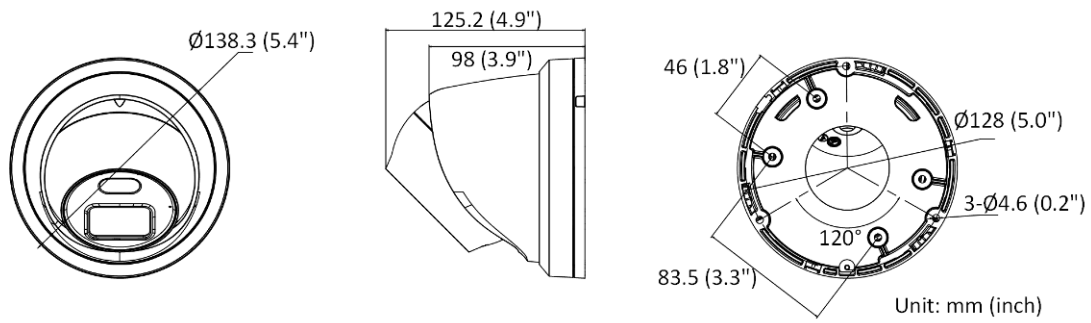

▪ **Available Model**

DS-2CD2347G2-LU (2.8/4/6 mm)

DS-2CD2347G2-L (2.8/4/6 mm)

▪ **Dimension**

▪ **Accessory**

▪ **Optional**

DS-1273ZJ-140B Wall Mount	DS-1273ZJ-140 Wall Mount	DS-1275ZJ-SUS Vertical Pole Mount	DS-1280ZJ-PT6 Junction Box	DS-1276ZJ-SUS Corner Mount
DS-1271ZJ-140 Pendant Mount