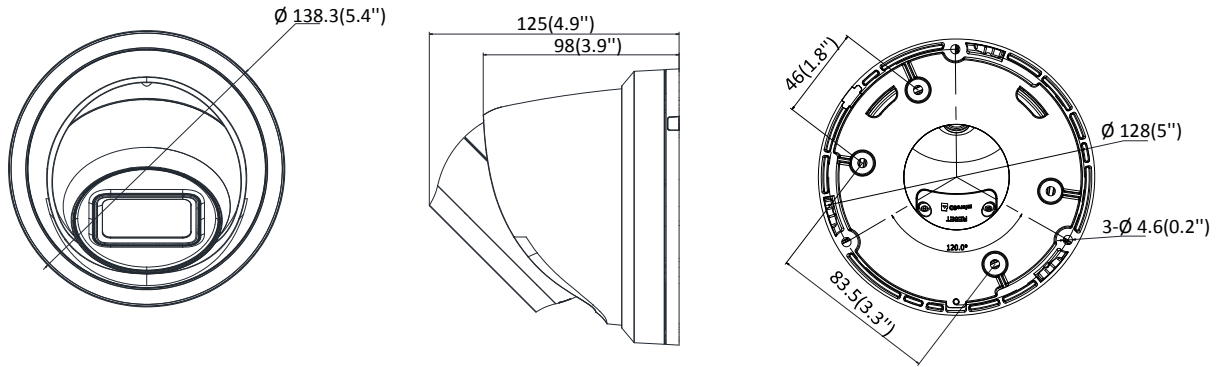

Available Model

DS-2CD2365G1-I (2.8/4/6 mm)

Dimensions

Unit: mm (inch)

Accessories

DS-1273ZJ-140
Wall Mount

DS-1280ZJ-DM21
Junction Box

DS-1273ZJ-140(Black)
Wall Mount

DS-1280ZJ-DM21(Black)
Junction Box