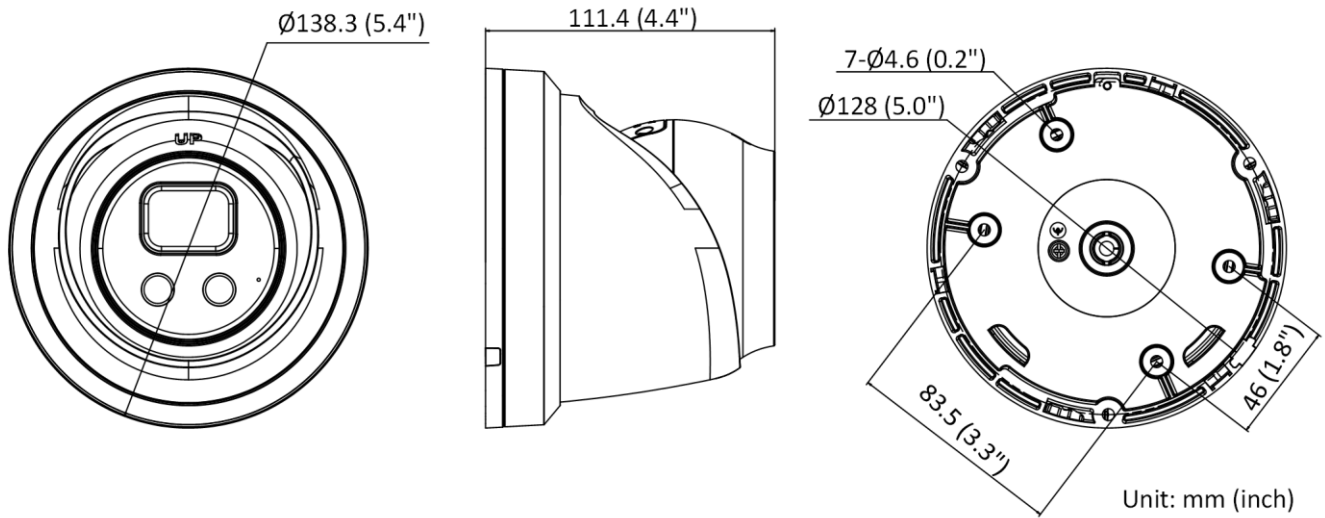

▪ **Dimension**

▪ **Accessory**

▪ **Optional**

DS-1276ZJ-SUS Corner Mount	DS-1275ZJ-SUS Vertical Pole Mount	DS-1271ZJ-140 Pendant Mount	DS-1280ZJ-DM21 Junction Box	DS-1276ZJ-SUS (Black) Vertical Pole Mount
DS-1275ZJ-SUS (Black) Vertical Pole Mount	DS-1273ZJ-140B Wall Mount	DS-1273ZJ-140 Wall Mount	DS-1273ZJ-140 (Black) Wall Mount