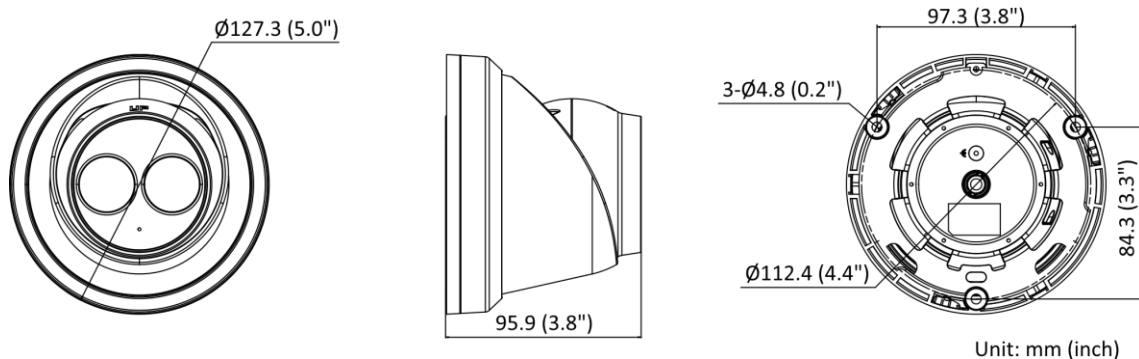

▪ Available Model

DS-2CD2383G2-I (2.8/4 mm)

DS-2CD2383G2-IU (2.8/4 mm)

DS-2CD2383G2-IU (2.8 mm) (Black)

▪ Dimension