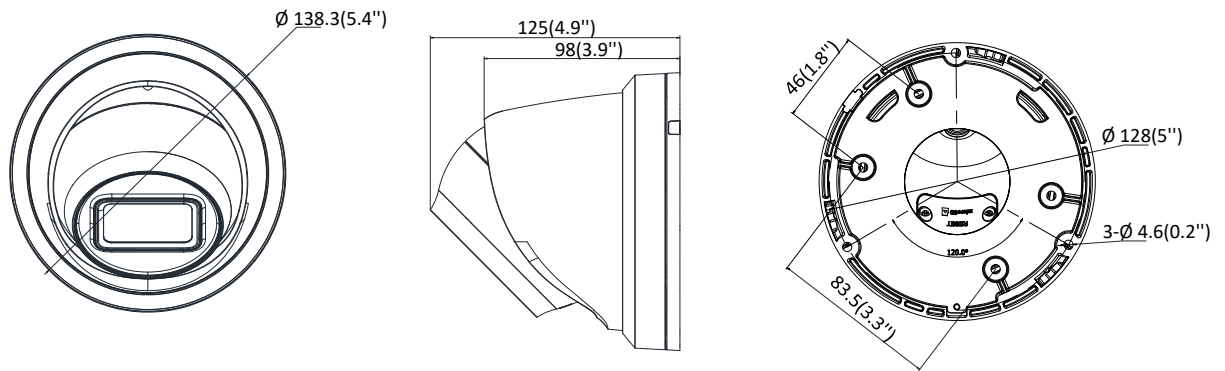

Dimensions

Unit: mm

Accessories

DS-1273ZJ-140
Wall Mount

DS-1280ZJ-DM21
Junction Box

DS-1280ZJ-DM21(Black)
Junction Box