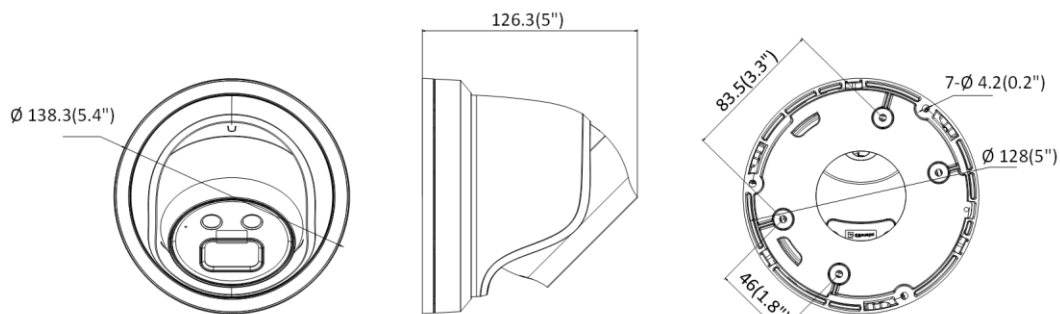

* Listed resolutions are only selectable options. It does not mean that all streams can work at their maximum resolution at the same time.

Available Model

- DS-2CD2386G2-I (2.8 mm)
- DS-2CD2386G2-I (4 mm)
- DS-2CD2386G2-I (6 mm)
- DS-2CD2386G2-IU (2.8 mm)
- DS-2CD2386G2-IU (4 mm)
- DS-2CD2386G2-IU (6 mm)

Dimension

Unit: mm(inch)