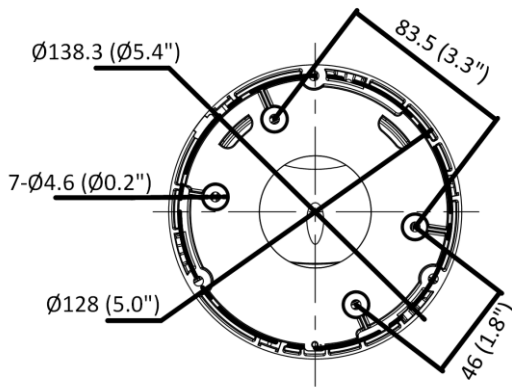

▪ **Dimension**

Unit: mm (inch)

▪ **Accessory**