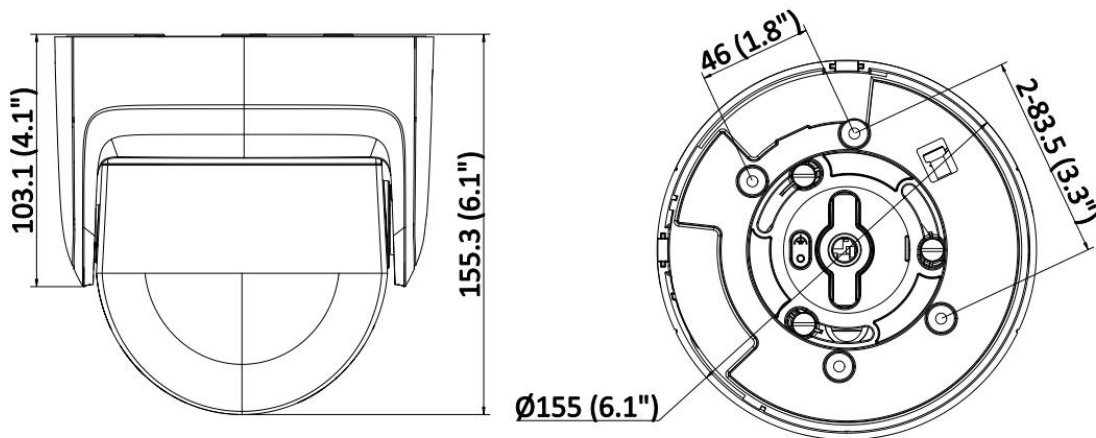

▪ **Typical Application**

Hikvision products are classified into three levels according to their anti-corrosion performance. Refer to the following description to choose for your using environment.

This model has NO SPECIFIC PROTECTION.

Level	Description
Top-level protection	Hikvision products at this level are equipped for use in areas where professional anti-corrosion protection is a must. Typical application scenarios include coastlines, docks, chemical plants, and more.
Moderate protection	Hikvision products at this level are equipped for use in areas with moderate anti-corrosion demands. Typical application scenarios include coastal areas about 2 kilometers (1.24 miles) away from coastlines, as well as areas affected by acid rain.
No specific protection	Hikvision products at this level are equipped for use in areas where no specific anti-corrosion protection is needed.

▪ **Dimension**

Unit:mm (inch)