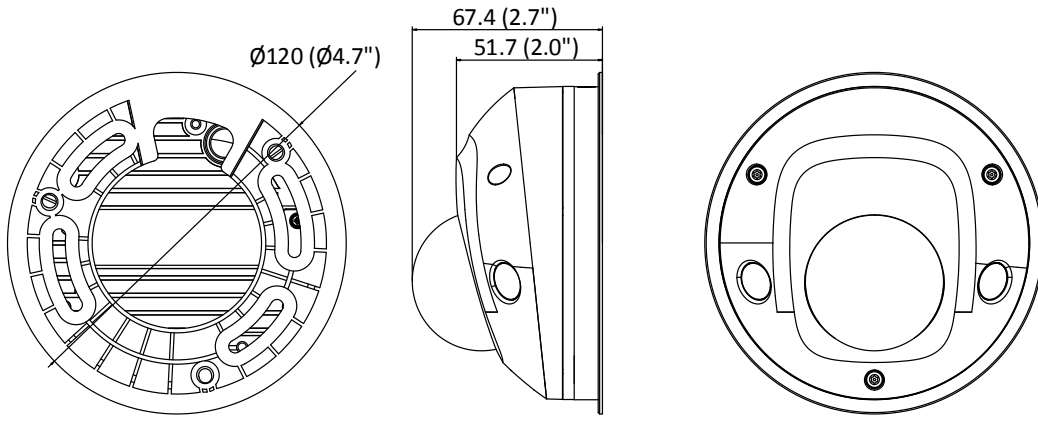

▪ Dimension

Unit: mm (inch)