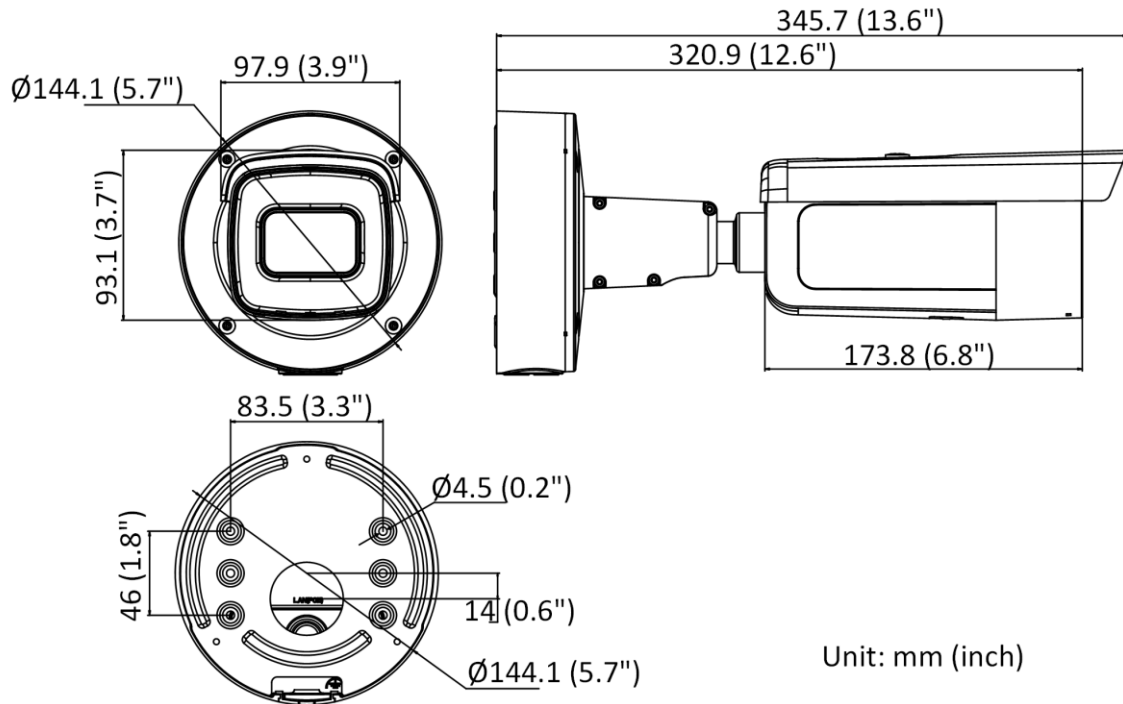

▪ **Available Model**

DS-2CD2666G2-IZS (2.8 to 12 mm)

DS-2CD2666G2-IZS (2.8 to 12 mm) (Black)

▪ **Dimension**

▪ **Accessory**

▪ **Optional**

DS-1275ZJ-S-SUS	DS-1476ZJ-SUS	DS-2251ZJ	DS-1475ZJ-SUS(Black)
Vertical Pole Mount	Corner Mount	Pedant Mount	Vertical Pole Mount