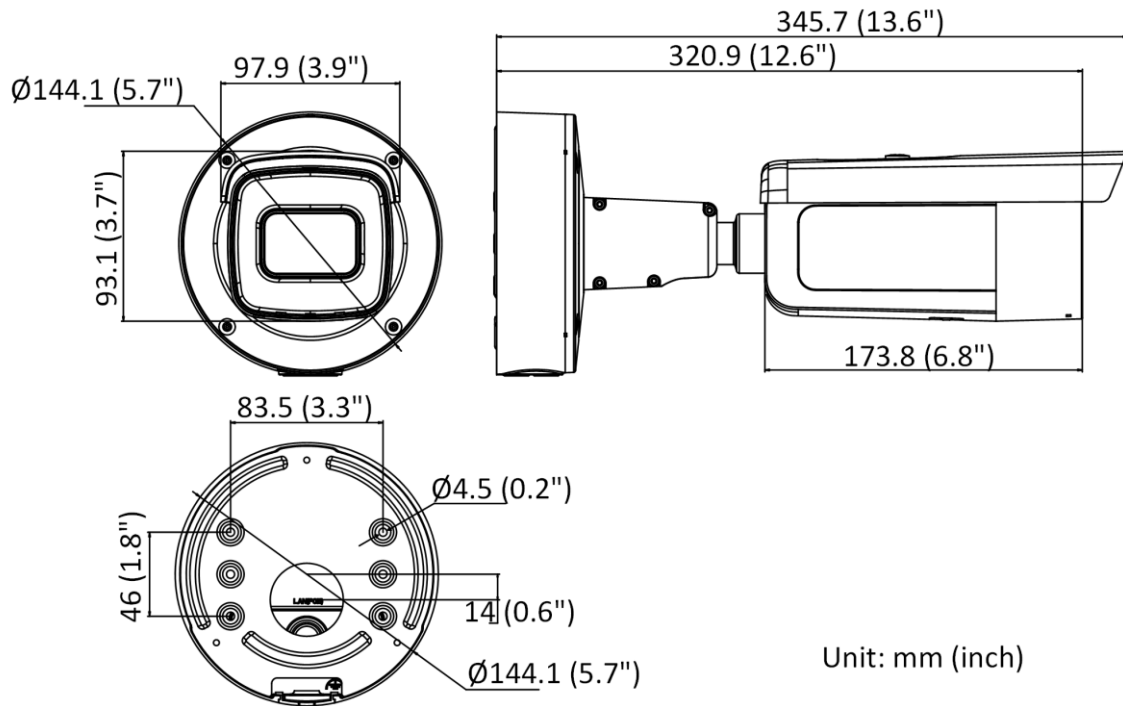

Protection

IP66 (IEC 60529-2013), IK10 (IEC 62262:2002)

▪ **Available Model**

DS-2CD2686G2-IZSU/SL (2.8 to 12 mm)

▪ **Dimension**

▪ **Accessory**

▪ **Optional**

DS-1275ZJ-S-SUS Vertical Pole Mount	DS-2251ZJ Pendant Mount	DS-1476ZJ-SUS Corner Mount