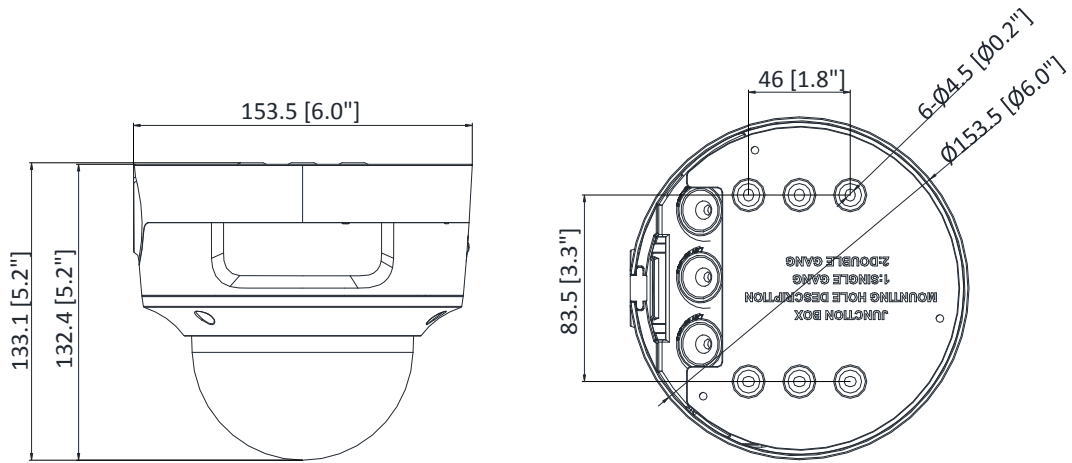

Power Supply	12 VDC \pm 25%, reverse polarity protection PoE: 802.3af, class 3
Power Consumption and Current	12 VDC, 0.9 A, max. 10.8 W PoE: (802.3af, 36 V to 57 V), 0.36 A to 0.23 A, max. 12.9 W
Power Interface	Two-core terminal block
Material	Metal
Camera Dimension	\varnothing 153.5 \times 133.1 mm (6.0" \times 5.2")
Package Dimension	244 \times 174 \times 173 mm (9.6" \times 6.9" \times 6.8")
Camera Weight	Approx. 830 g (1.8 lb.)
With Package Weight	Approx. 1709 g (3.8 lb.)
Linkage Method	Upload to NAS/memory card, notify surveillance center, trigger record, trigger capture, audible warning
Web Client Language	33 languages English, Russian, Estonian, Bulgarian, Hungarian, Greek, German, Italian, Czech, Slovak, French, Polish, Dutch, Portuguese, Spanish, Romanian, Danish, Swedish, Norwegian, Finnish, Croatian, Slovenian, Serbian, Turkish, Korean, Traditional Chinese, Thai, Vietnamese, Japanese, Latvian, Lithuanian, Portuguese (Brazil), Ukrainian
General Function	Anti-flicker, heartbeat, mirror, privacy masks, flash log, password reset via e-mail, pixel counter
Software Reset	Yes
Approval	
EMC	FCC (47 CFR Part 15, Subpart B); CE-EMC (EN 55032: 2015, EN 61000-3-2: 2014, EN 61000-3-3: 2013, EN 50130-4: 2011 +A1: 2014); RCM (AS/NZS CISPR 32: 2015); IC (ICES-003: Issue 6, 2016); KC (KN 32: 2015, KN 35: 2015)
Safety	UL (UL 60950-1); CB (IEC 60950-1:2005 + Am 1:2009 + Am 2:2013); CE-LVD (EN 60950-1:2005 + Am 1:2009 + Am 2:2013); BIS (IS 13252(Part 1):2010+A1:2013+A2:2015); LOA (IEC/EN 60950-1)
Environment	CE-ROHS (2011/65/EU); WEEE (2012/19/EU); REACH (Regulation (EC) No 1907/2006)
Protection	Ingression protection: IP66 (IEC 60529-2013), IK10 (IEC 62262:2002)

▪ Available Model

DS-2CD2726G2-IZS(2.8 to 12 mm)

▪ **Dimension**

Unit: mm (inch)

▪ **Accessory**

DS-1473ZJ-155
Wall Mount

DS-1476ZJ-SUS
Corner Mount

DS-1471ZJ-155
Pendant Mount