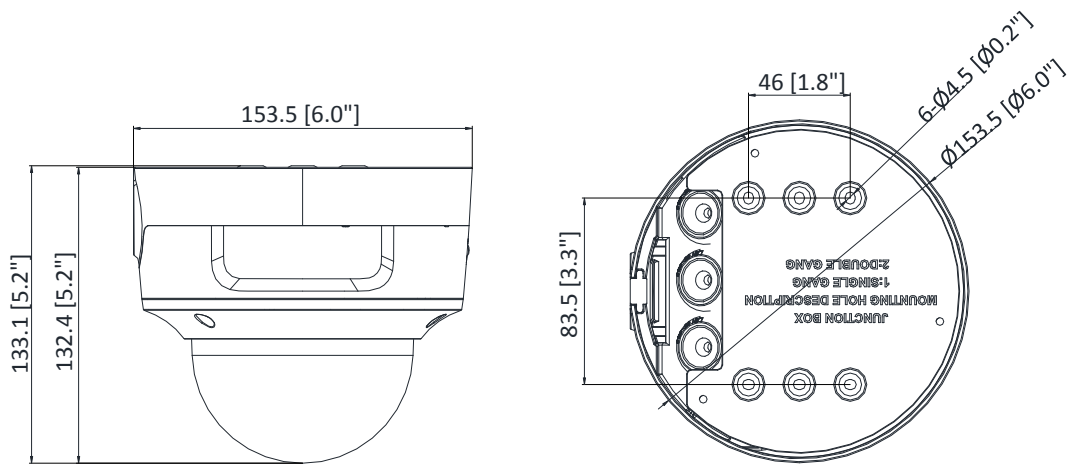

Startup and Operating Conditions	-30 °C to 60 °C (-22 °F to 140 °F). Humidity 95% or less (non-condensing)
Power Supply	12 VDC ± 25%, reverse polarity protection PoE: 802.3af , class 3
Power Consumption and Current	12 VDC, 0.9 A, max. 10.8 W PoE: (802.3af, 36 V to 57 V), 0.36 A to 0.23 A, max. 12.9 W
Power Interface	Two-core terminal block
Material	Metal
Camera Dimension	Ø153.5 × 133.1 mm (6.0" × 5.2")
Package Dimension	244 × 174 × 173 mm (9.6" × 6.9" × 6.8")
Camera Weight	Approx. 830 g (1.8 lb.)
With Package Weight	Approx. 1709 g (3.8 lb.)
Linkage Method	Upload to NAS/memory card, notify surveillance center, trigger record, trigger capture, audible warning
Web Client Language	33 languages English, Russian, Estonian, Bulgarian, Hungarian, Greek, German, Italian, Czech, Slovak, French, Polish, Dutch, Portuguese, Spanish, Romanian, Danish, Swedish, Norwegian, Finnish, Croatian, Slovenian, Serbian, Turkish, Korean, Traditional Chinese, Thai, Vietnamese, Japanese, Latvian, Lithuanian, Portuguese (Brazil), Ukrainian
General Function	Anti-flicker, heartbeat, mirror, privacy masks, flash log, password reset via e-mail, pixel counter
Software Reset	Yes
Approval	
EMC	FCC (47 CFR Part 15, Subpart B); CE-EMC (EN 55032: 2015, EN 61000-3-2: 2014, EN 61000-3-3: 2013, EN 50130-4: 2011 +A1: 2014); RCM (AS/NZS CISPR 32: 2015); IC (ICES-003: Issue 6, 2016); KC (KN 32: 2015, KN 35: 2015)
Safety	UL (UL 60950-1); CB (IEC 60950-1:2005 + Am 1:2009 + Am 2:2013); CE-LVD (EN 60950-1:2005 + Am 1:2009 + Am 2:2013); BIS (IS 13252(Part 1):2010+A1:2013+A2:2015); LOA (IEC/EN 60950-1)
Environment	CE-ROHS (2011/65/EU); WEEE (2012/19/EU); REACH (Regulation (EC) No 1907/2006)
Protection	Ingression protection: IP66 (IEC 60529-2013), IK10(IEC 62262:2002)

▪ Available Model

DS-2CD2746G2-IZS(2.8 to 12 mm)

▪ **Dimension**

Unit: mm (inch)

▪ **Accessory**

DS-1473ZJ-155
Wall Mount

DS-1476ZJ-SUS
Corner Mount

DS-1471ZJ-155
Pendant Mount