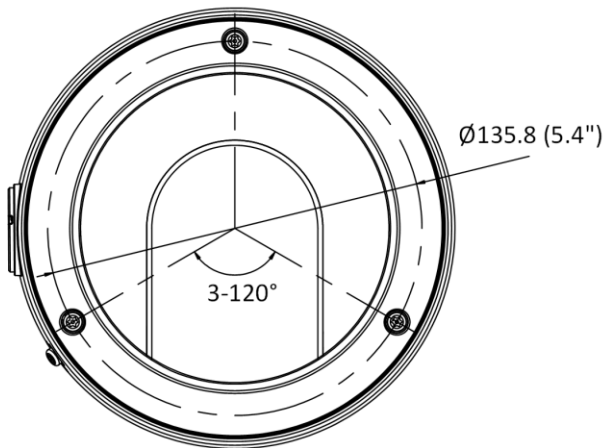

Dimension

Unit: mm (inch)