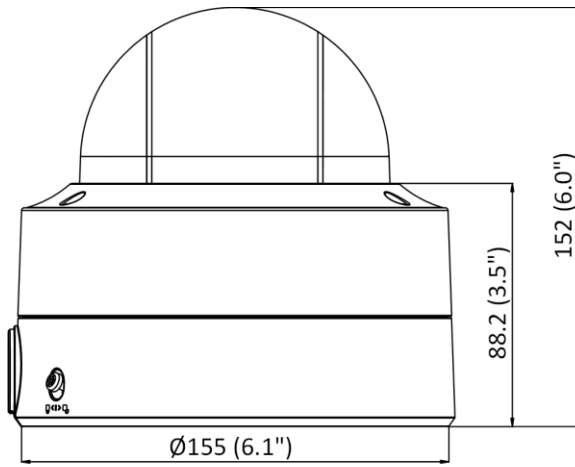

Dimension

Unit: mm (inch)