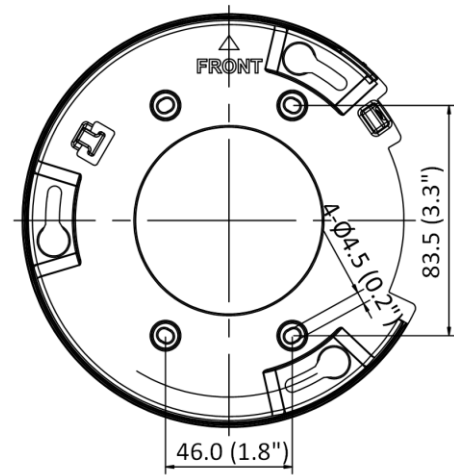

Dimension

Unit: mm (inch)