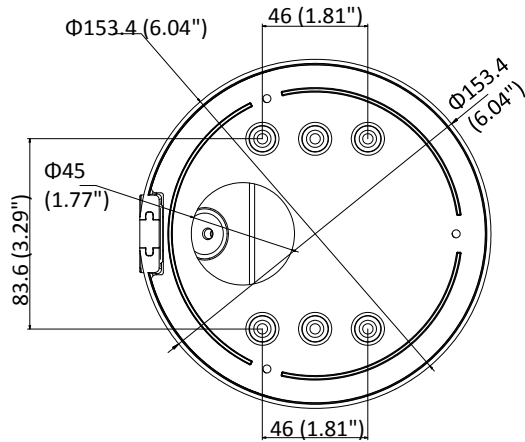

Protection Level	IP66, IK10
Material	Metal
Dimensions	Φ 153.4 × 133.2 mm (Φ 6.04" × 5.24")
Weight	Camera: 1287 g (2.8 lb.)

Available Model:

DS-2CD2763G0-IZS (2.8 to 12 mm)

Dimensions

Unit: mm(inch)

Accessories