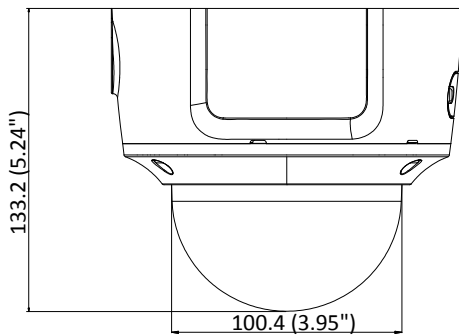

Protection Level	IP66, IK10
Material	Metal
Dimensions	Φ 153.4 × 133.2 mm (Φ 6.04" × 5.24")
Weight	Camera: 1287 g (2.8 lb.)

Available Model:

DS-2CD2763G0-IZS (2.8 to 12 mm)

Dimensions

Unit: mm(inch)

Accessories