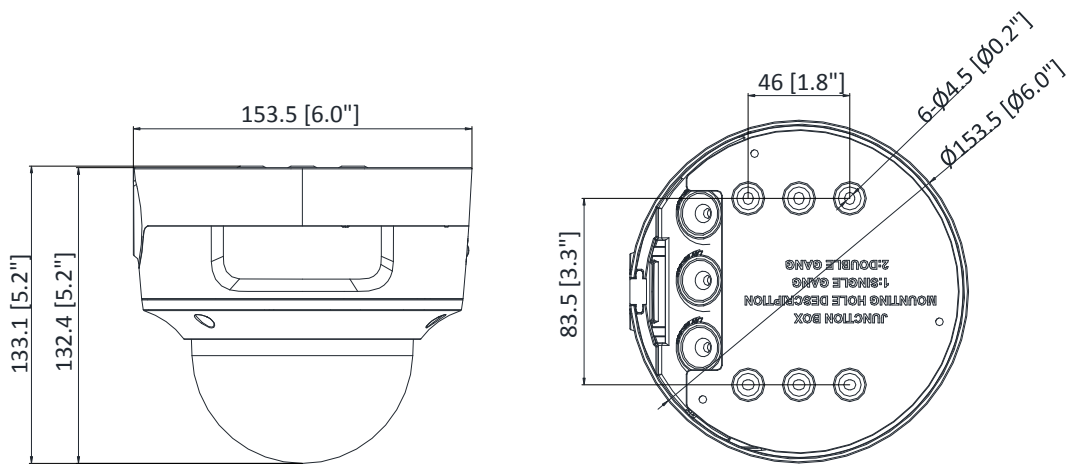

General Function	Mirror, password protection, privacy mask, watermark, IP address filter, one-key reset, anti-flicker, three streams, heartbeat
Software Reset	Yes
Linkage Method	Upload to FTP/NAS/memory card, notify surveillance center, send email, trigger alarm output, trigger recording, trigger capture, audible warning
Storage Conditions	-30 °C to 60 °C (-22 °F to 140 °F), humidity 95% or less (non-condensing)
Startup and Operating Conditions	-30 °C to 60 °C (-22 °F to 140 °F), humidity 95% or less (non-condensing)
Power Supply	12 VDC ± 25%, two-core terminal block; PoE: 802.3af, Class 3
Power Consumption and Current	12 VDC, 0.9 A, max. 10.8 W PoE: (802.3af, 36V to 57V), 0.4 A to 0.2 A, max. 12.9 W
Power Interface	2-core terminal block
Material	Metal
Camera Dimension	Φ153.5 × 133.2 mm (Φ6" × 5.2")
Package Dimension	244 × 174 × 173 mm (9.6" × 6.9" × 6.8")
Camera Weight	1080 g (2.4 lb.)
With Package Weight	1671 g (3.7 lb.)

#### Available Model

DS-2CD2786G2-IZS (2.8 to 12 mm)

Dimension

Unit: mm (inch)

**Accessory**

**DS-1476ZJ-SUS**  
**Corner Mount**

**DS-1227ZJ-DM37**  
**In-Ceiling Mount**

**DS-1471ZJ-155**  
**Pendant Mount**