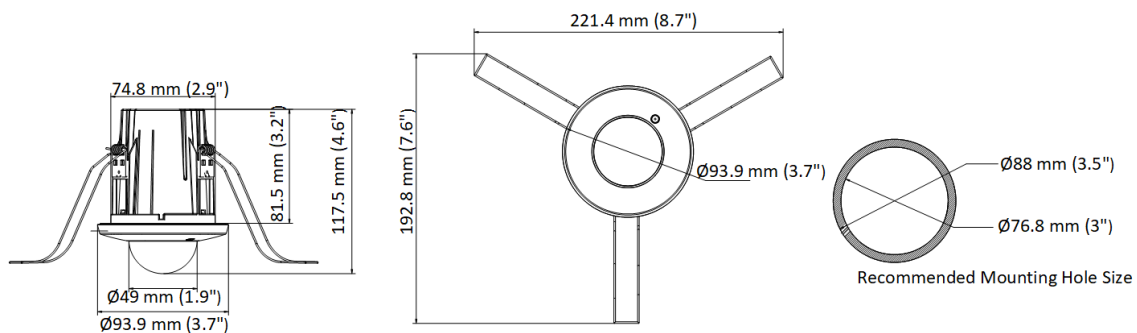

Camera Weight	Approx. 155 g (0.3 lb.)
With Package Weight	Approx. 325 g (0.7 lb.)
Approval	
EMC	FCC (47 CFR Part 15, Subpart B); CE-EMC (EN 55032: 2015, EN 61000-3-2:2019, EN 61000-3-3:2013+A1:2019, EN 50130-4: 2011 +A1: 2014); RCM (AS/NZS CISPR 32: 2015)
Safety	UL (UL 62368-1); CB (IEC 62368-1:2014+A11); CE-LVD (EN 62368-1:2014/A11:2017)
Environment	CE-RoHS (2011/65/EU); WEEE (2012/19/EU); Reach (Regulation (EC) No 1907/2006)

▪ Available Model

DS-2CD2E43G2-U (2.8/4 mm)

▪ Dimension

Unit: mm (inch)