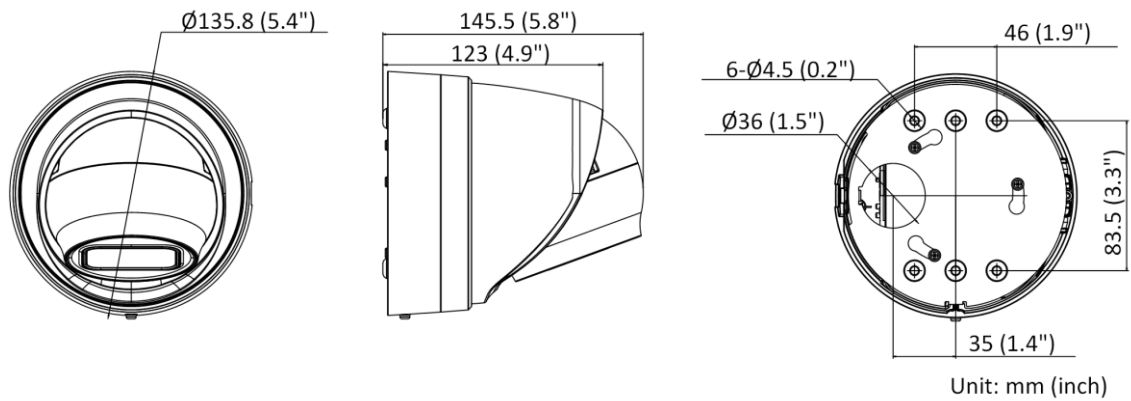

▪ Specification

Camera	
Image Sensor	1/2.8" Progressive Scan CMOS
Min. Illumination	Color: 0.002 Lux @ (F1.4, AGC ON), B/W: 0 Lux with IR
Shutter Speed	1/3 s to 1/100,000 s
Day & Night	IR cut filter
Slow Shutter	Yes
Angle Adjustment	Pan: 0° to 355°, tilt: 0° to 75°, rotate: 0° to 360°
P/N	P/N
Wide Dynamic Range	120 dB
Power-off Memory	Yes
Lens	
Lens Type	Varifocal lens, motorized lens, 2.8 to 12 mm
Focal Length & FOV	2.8 to 12 mm, horizontal FOV 113° to 31°, vertical FOV 58° to 18°, diagonal FOV 138° to 36°
Aperture	F1.4
Lens Mount	Ø14
Iris Type	Fixed
DORI	
DORI	2.8 to 12 mm: Wide: D: 44.1 m, O: 17.5 m, R: 8.8 m, I: 4.4 m Tele: D: 131.0 m, O: 52.0 m, R: 26.2 m, I: 13.1 m
Illuminator	
IR Range	Up to 40 m
IR Wavelength	850 nm
Smart Supplement Light	Yes
Supplement Light Type	IR
Video	
Max. Resolution	1920 × 1080
Main Stream	50 Hz: 25 fps (1920 × 1080, 1280 × 720) 60 Hz: 30 fps (1920 × 1080, 1280 × 720)
Sub-Stream	50 Hz: 25 fps (640 × 480, 640 × 360) 60 Hz: 30 fps (640 × 480, 640 × 360)
Third Stream	50 Hz: 10 fps (1920 × 1080, 1280 × 720, 640 × 480, 640 × 360) 60 Hz: 10 fps (1920 × 1080, 1280 × 720, 640 × 480, 640 × 360) *Third stream is supported under certain settings.
Video Compression	Main stream: H.265/H.264/H.264+/H.265+ Sub-stream: H.265/H.264/MJPEG Third stream: H.265/H.264 *Third stream is supported under certain settings.
Video Bit Rate	32 Kbps to 8 Mbps
H.264 Type	Baseline Profile/Main Profile/High Profile
H.265 Type	Main Profile
H.264+	Main stream supports

▪ Available Model

DS-2CD2H26G2-IZS (2.8 to 12 mm)

▪ **Dimension**

▪ **Accessory**

▪ **Included**

▪ **Optional**

DS-1473ZJ-135B	DS-1475ZJ-SUS	DS-1473ZJ-135	DS-1471ZJ-135	DS-1476ZJ-SUS
Wall Mount	Vertical Pole Mount	Wall Mount	Pendant Mount	Corner Mount