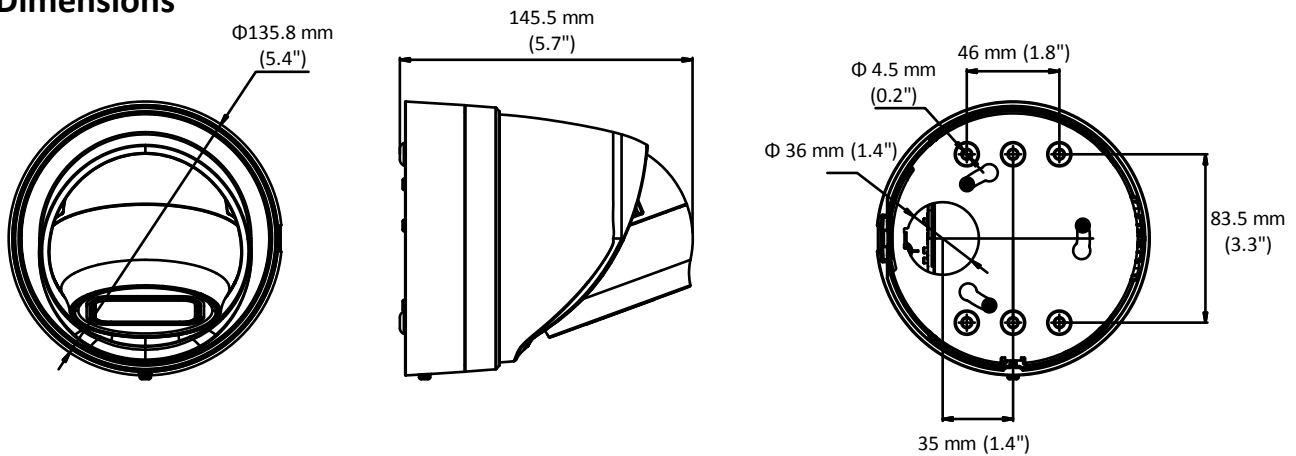

Dimensions	Φ 135.8 mm × 145.5 mm (Φ 5.4" × 5.7")
Weight	With Package: approx. 1220 g (2.7 lb.) Camera: approx. 1060 g (2.3 lb.)

**Available Model:**

DS-2CD2H45FWD-IZS (2.8 to 12 mm)

**Dimensions**

**Accessories**