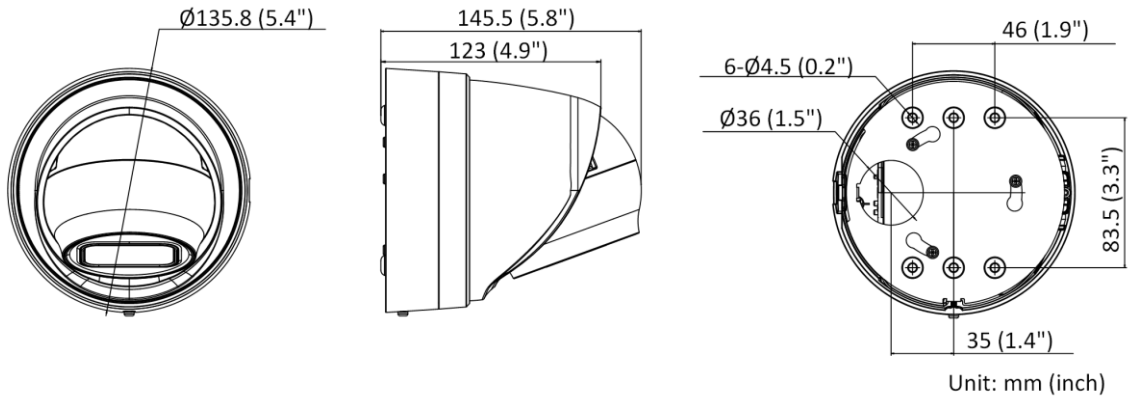

▪ **Available Model**

DS-2CD2H86G2-IZS (2.8 to 12 mm)

▪ **Dimension**