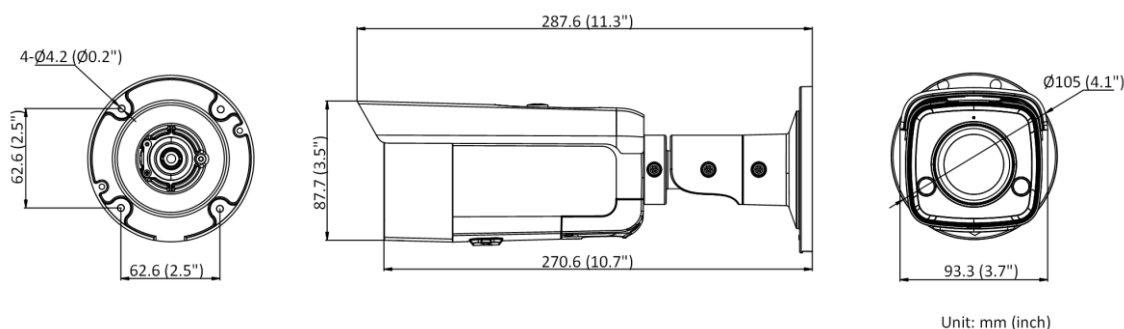

Web Client Language	33 languages: English, Russian, Estonian, Bulgarian, Hungarian, Greek, German, Italian, Czech, Slovak, French, Polish, Dutch, Portuguese, Spanish, Romanian, Danish, Swedish, Norwegian, Finnish, Croatian, Slovenian, Serbian, Turkish, Korean, Traditional Chinese, Thai, Vietnamese, Japanese, Latvian, Lithuanian, Portuguese (Brazil), Ukrainian
General Function	Anti-flicker, heartbeat, mirror, privacy masks, flash log, password reset via e-mail, pixel counter
Software Reset	Yes
Storage Conditions	-30 °C to +60 °C (-22 °F to +140 °F), humidity 95% or less (non-condensing)
Startup and Operating Conditions	-30 °C to +60 °C (-22 °F to +140 °F), humidity 95% or less (non-condensing)
Power Supply	12 VDC ± 25%; PoE: 802.3af, Class3
Power Consumption and Current	12 VDC, 0.88 A, max. 10.5 W PoE: (802.3af, 36 V to 57 V), 0.34 A to 0.21 A, max. 12.5 W
Power Interface	Ø5.5 mm coaxial power plug
Material	Aluminum alloy body
Camera Dimension	Ø105 × 287.6 mm (Ø4.1" × 11.3")
Package Dimension	386 × 156 × 155 mm (15.2" × 7.5" × 7.1")
Camera Weight	Approx. 1130 g (2.5 lb.)
With Package Weight	Approx. 1634 g (3.6 lb.)
<b>Approval</b>	
EMC	FCC (47 CFR Part 15, Subpart B); CE-EMC (EN 55032: 2015, EN 61000-3-2: 2014, EN 61000-3-3: 2013, EN 50130-4: 2011 +A1: 2014); RCM (AS/NZS CISPR 32: 2015); IC (ICES-003: Issue 6, 2016); KC (KN 32: 2015, KN 35: 2015)
Safety	UL (UL 60950-1); CB (IEC 60950-1:2005 + Am 1:2009 + Am 2:2013, IEC 62368-1:2014 ); CE-LVD (EN 60950-1:2005 + Am 1:2009 + Am 2:2013, IEC 62368-1:2014 ); BIS (IS 13252(Part 1):2010+A1:2013+A2:2015); LOA (IEC/EN 60950-1)
Environment	CE-RoHS (2011/65/EU); WEEE (2012/19/EU); Reach (Regulation (EC) No 1907/2006)
Protection	Ingression protection: IP66 (IEC 60529-2013)

## ▪ Dimension