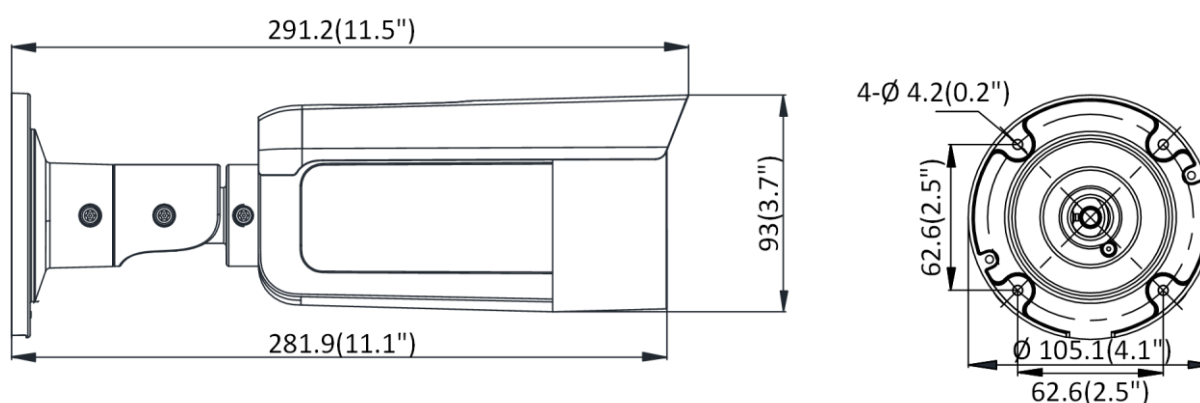

Power Consumption and Current	12 VDC, 0.7 A, max. 8.5 W PoE (802.3af, 36 V to 57 V), 0.30 A to 0.18 A, max. 10.5 W
Power Interface	Ø5.5 mm coaxial power plug
Material	Front cover: metal, back cover: metal
Screw Material	SUS304
Camera Dimension	Ø105.1 × 291.2 mm (Ø4.1" × 11.5")
Package Dimension	385 × 190 × 180 mm (15.2" × 7.5" × 7.1")
Camera Weight	Approx. 1210 g (2.7 lb.)
With Package Weight	Approx. 1892 g (4.2 lb.)
Approval	
Class	Class B
EMC	FCC SDoC (47 CFR Part 15, Subpart B); CE-EMC (EN 55032: 2015, EN 61000-3-2: 2014, EN 61000-3-3: 2013, EN 50130-4: 2011 +A1: 2014); RCM (AS/NZS CISPR 32: 2015); IC VoC (ICES-003: Issue 6, 2016); KC (KN 32: 2015, KN 35: 2015)
Safety	UL (UL 60950-1); CB (IEC 60950-1:2005 + Am 1:2009 + Am 2:2013, IEC 62368-1:2014); CE-LVD (EN 60950-1:2005 + Am 1:2009 + Am 2:2013, IEC 62368-1:2014); BIS (IS 13252(Part 1):2010+A1:2013+A2:2015); LOA (IEC/EN 60950-1)
Environment	CE-RoHS (2011/65/EU); WEEE (2012/19/EU); Reach (Regulation (EC) No 1907/2006)
Protection	Ingress protection: IP67 (IEC 60529-2013)

▪ Available Model

DS-2CD2T27G2-L (2.8 mm, 4 mm, 6 mm)

▪ Dimension

Unit: mm(inch)