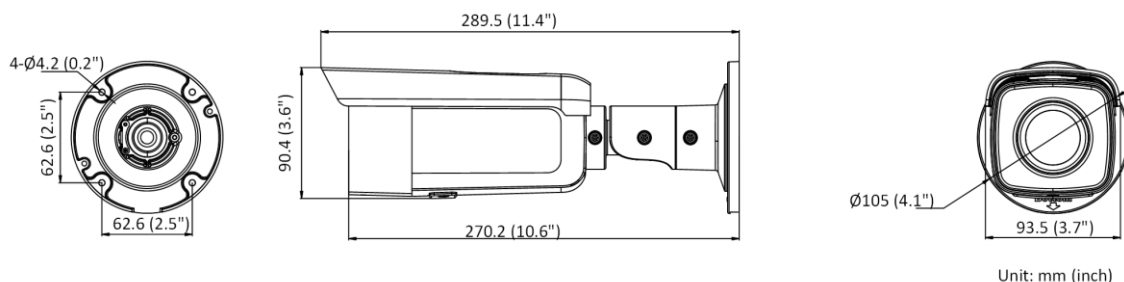

▪ Available Model

DS-2CD2T46G2-2I(2.8mm, 4mm, 6mm)

DS-2CD2T46G2-4I(2.8mm, 4mm, 6mm)

▪ Dimension