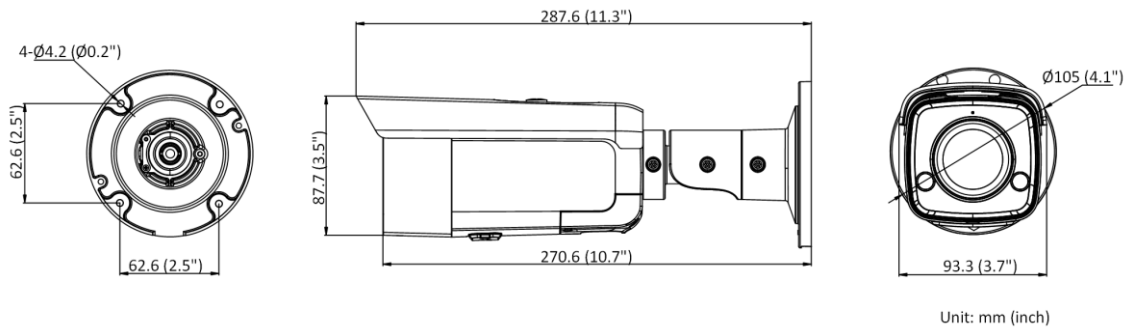

General	
Linkage Method	Upload to NAS/memory card, notify surveillance center, trigger record, trigger capture, strobe light, audible warning *Note: External device is required.
Web Client Language	33 languages: English, Russian, Estonian, Bulgarian, Hungarian, Greek, German, Italian, Czech, Slovak, French, Polish, Dutch, Portuguese, Spanish, Romanian, Danish, Swedish, Norwegian, Finnish, Croatian, Slovenian, Serbian, Turkish, Korean, Traditional Chinese, Thai, Vietnamese, Japanese, Latvian, Lithuanian, Portuguese (Brazil), Ukrainian
General Function	Anti-flicker, heartbeat, mirror, privacy masks, flash log, password reset via e-mail, pixel counter
Software Reset	Yes
Storage Conditions	-30 °C to +60 °C (-22 °F to +140 °F), humidity 95% or less (non-condensing)
Startup and Operating Conditions	-30 °C to +60 °C (-22 °F to +140 °F), humidity 95% or less (non-condensing)
Power Supply	12 VDC ± 25%; PoE: 802.3af, Class3
Power Consumption and Current	12 VDC, 0.88 A, max. 10.5 W PoE: (802.3af, 36 V to 57 V), 0.34 A to 0.21 A, max. 12.5 W
Power Interface	Ø5.5 mm coaxial power plug
Material	Aluminum alloy body
Camera Dimension	Ø105 × 287.6 mm (Ø4.1" × 11.3")
Package Dimension	386 × 156 × 155 mm (15.2" × 7.5" × 7.1")
Camera Weight	Approx. 1120 g (2.5 lb.)
With Package Weight	Approx. 1634 g (3.6 lb.)
Approval	
EMC	FCC (47 CFR Part 15, Subpart B); CE-EMC (EN 55032: 2015, EN 61000-3-2: 2014, EN 61000-3-3: 2013, EN 50130-4: 2011 +A1: 2014); RCM (AS/NZS CISPR 32: 2015); IC (ICES-003: Issue 6, 2016); KC (KN 32: 2015, KN 35: 2015)
Safety	UL (UL 60950-1); CB (IEC 60950-1:2005 + Am 1:2009 + Am 2:2013, IEC 62368-1:2014 ); CE-LVD (EN 60950-1:2005 + Am 1:2009 + Am 2:2013, IEC 62368-1:2014 ); BIS (IS 13252(Part 1):2010+A1:2013+A2:2015); LOA (IEC/EN 60950-1)
Environment	CE-RoHS (2011/65/EU); WEEE (2012/19/EU); Reach (Regulation (EC) No 1907/2006)
Protection	Ingression protection: IP66 (IEC 60529-2013)

## Dimension