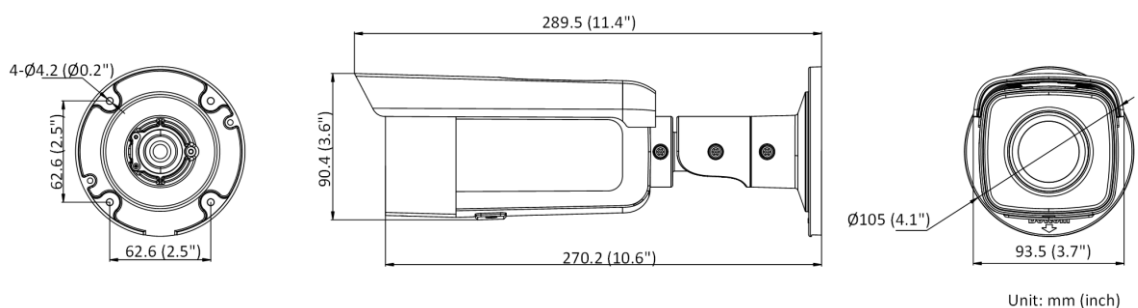

Startup and Operating Conditions	-30 °C to 60 °C (-22 °F to 140 °F). Humidity 95% or less (non-condensing)
Power Supply	12 VDC ± 25%, reverse polarity protection PoE: 802.3af, Class 3
Power Consumption and Current	12 VDC, 0.7 A, max. 8.5 W PoE (802.3af, 36 V to 57 V), 0.27 A to 0.17 A, max. 9.5 W
Power Interface	Ø5.5 mm coaxial power plug
Material	Front cover: metal, back cover: metal
Camera Dimension	Ø105 × 289.5 mm (Ø4.1" × 11.4")
Package Dimension	385 × 190 × 180 mm (15.2" × 7.5" × 7.1")
Camera Weight	Approx. 1260 g (2.8 lb.)
With Package Weight	Approx. 1931 g (4.3 lb.)
Approval	
Class	Class B
EMC	FCC SDoC (47 CFR Part 15, Subpart B); CE-EMC (EN 55032: 2015, EN 61000-3-2: 2014, EN 61000-3-3: 2013, EN 50130-4: 2011 +A1: 2014); RCM (AS/NZS CISPR 32: 2015); IC VoC (ICES-003: Issue 6, 2016)
Safety	UL (UL 60950-1); CB (IEC 60950-1:2005 + Am 1:2009 + Am 2:2013, IEC 62368-1:2014); CE-LVD (EN 60950-1:2005 + Am 1:2009 + Am 2:2013, IEC 62368-1:2014)
Environment	CE-RoHS (2011/65/EU); WEEE (2012/19/EU); Reach (Regulation (EC) No 1907/2006)
Protection	IP67 (IEC 60529-2013)

▪ Available Model

DS-2CD2T87G2-L (2.8/4/6 mm)

▪ Dimension