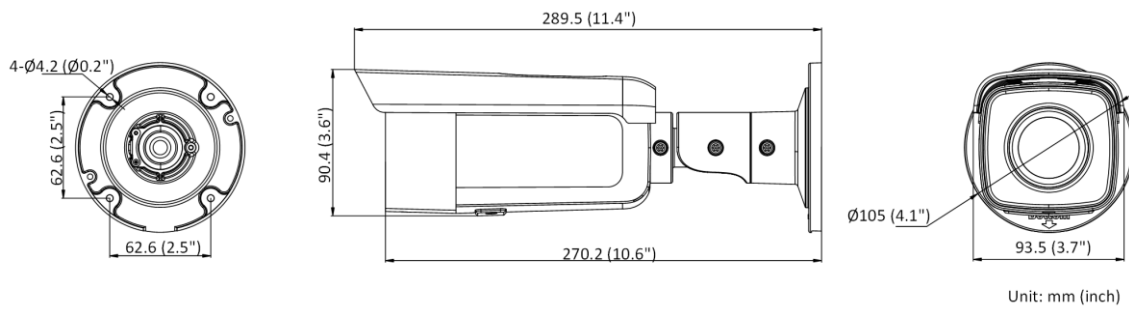

▪ **Dimension**

▪ **Accessory**

▪ **Optional**

DS-1280ZJ-S Junction Box	DS-1275ZJ-S-SUS Vertical Pole Mount	DS-1260ZJ Junction Box