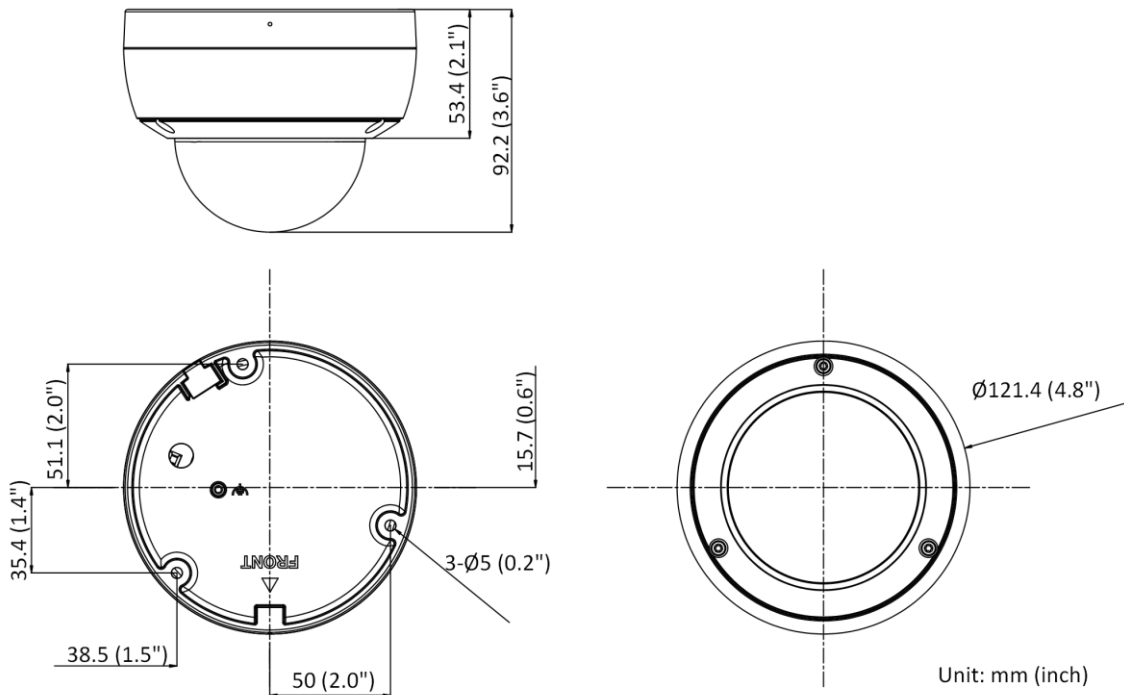

Approval

EMC	FCC SDoC (47 CFR Part 15, Subpart B); CE-EMC (EN 55032: 2015, EN 61000-3-2: 2019, EN 61000-3-3: 2013, EN 50130-4: 2011 +A1: 2014); RCM (AS/NZS CISPR 32: 2015); IC VoC (ICES-003: Issue 6, 2019); KC (KN 32: 2015, KN 35: 2015)
Safety	UL (UL 60950-1); CB (IEC 60950-1:2005 + Am 1:2009 + Am 2:2013, IEC 62368-1:2014); CE-LVD (EN 60950-1:2006+A2:2013, IEC 62368-1:2014+A11:2017); BIS (IS 13252(Part 1):2010+A1:2013+A2:2015); LOA (SANS IEC60950-1)
Environment	CE-RoHS (2011/65/EU); WEEE (2012/19/EU); Reach (Regulation (EC) No 1907/2006)
Protection	IP67 (IEC 60529-2013), IK10 (IEC 62262:2002)

Available Model

DS-2CD3156G2-IS (2.8 mm)

DS-2CD3156G2-ISU (2.8 mm)

Dimension