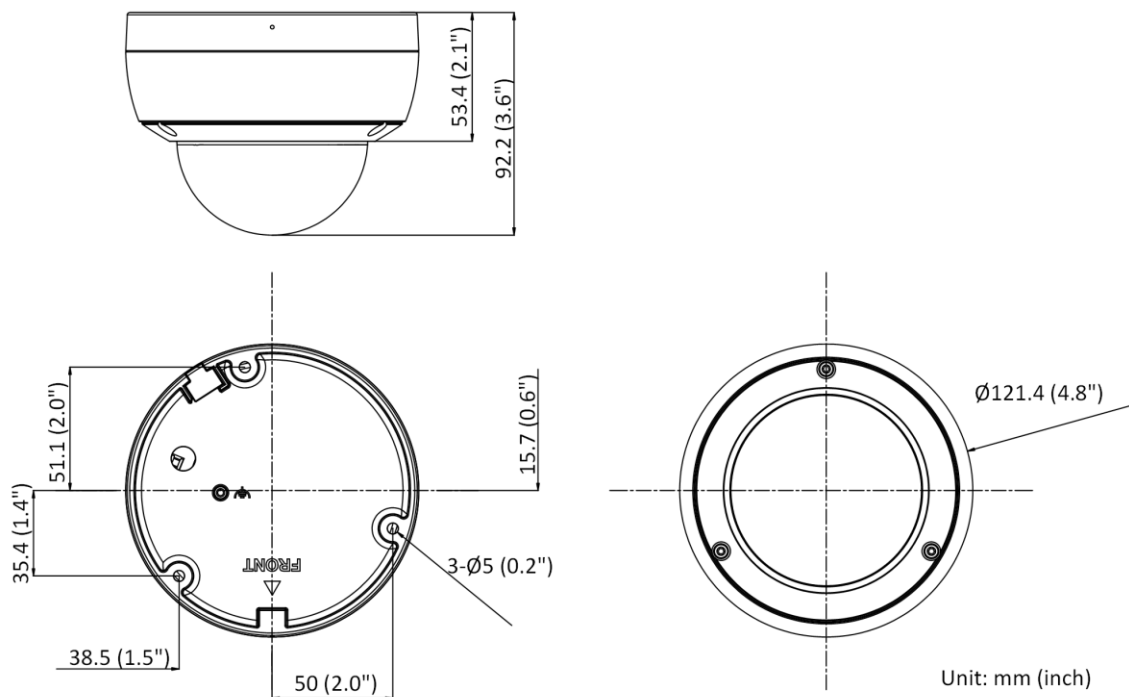

Safety	UL (UL 60950-1); CB (IEC 60950-1:2005 + Am 1:2009 + Am 2:2013, IEC 62368-1:2014); CE-LVD (EN 60950-1:2006+A2:2013, IEC 62368-1:2014+A11:2017); BIS (IS 13252(Part 1):2010+A1:2013+A2:2015); LOA (SANS IEC60950-1)
Environment	CE-RoHS (2011/65/EU); WEEE (2012/19/EU); Reach (Regulation (EC) No 1907/2006)
Protection	IP67 (IEC 60529-2013), IK10 (IEC 62262:2002)

▪ Available Model

DS-2CD3186G2-IS (2.8/4/6 mm)

DS-2CD3186G2-ISU (2.8/4/6 mm)

▪ Dimension