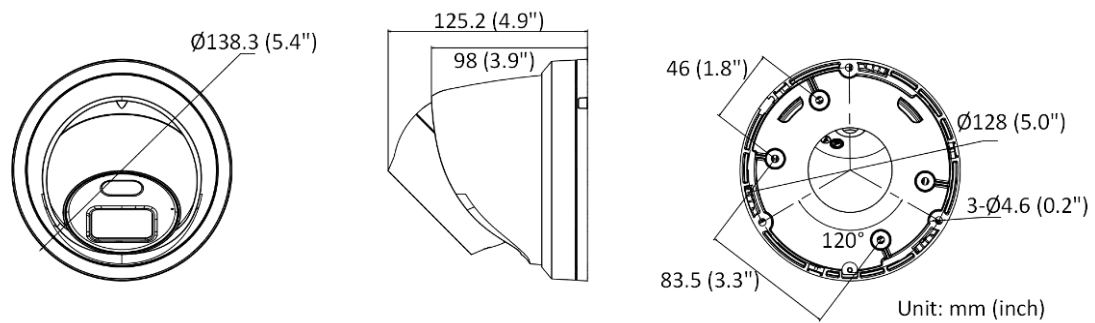

Safety	UL (UL 60950-1); CB (IEC 60950-1:2005 + Am 1:2009 + Am 2:2013, IEC 62368-1:2014); CE-LVD (EN 60950-1:2005 + Am 1:2009 + Am 2:2013, IEC 62368-1:2014); BIS (IS 13252(Part 1):2010+A1:2013+A2:2015); LOA (IEC/EN 60950-1)
Environment	CE-RoHS (2011/65/EU); WEEE (2012/19/EU); Reach (Regulation (EC) No 1907/2006)
Protection	IP67 (IEC 60529-2013)

▪ **Available Model**

DS-2CD3347G2-LS (2.8/4/6 mm)

DS-2CD3347G2-LSU (2.8/4/6 mm)

▪ **Dimension**