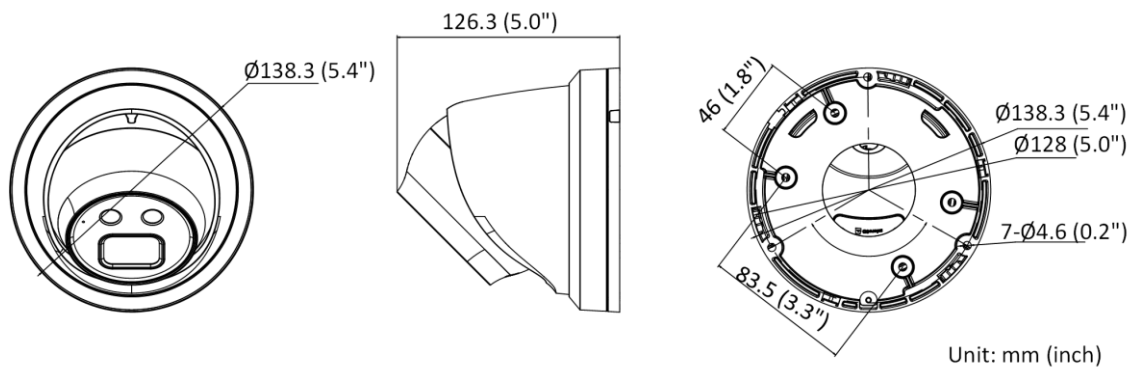

Approval

EMC	FCC SDoC (47 CFR Part 15, Subpart B); CE-EMC (EN 55032: 2015, EN 61000-3-2: 2019, EN 61000-3-3: 2013, EN 50130-4: 2011 +A1: 2014); RCM (AS/NZS CISPR 32: 2015); IC VoC (ICES-003: Issue 6, 2019); KC (KN 32: 2015, KN 35: 2015)
Safety	UL (UL 60950-1); CB (IEC 60950-1:2005 + Am 1:2009 + Am 2:2013, IEC 62368-1:2014); CE-LVD (EN 60950-1:2006+A2:2013, IEC 62368-1:2014+A11:2017); BIS (IS 13252(Part 1):2010+A1:2013+A2:2015); LOA (SANS IEC60950-1)
Environment	CE-RoHS (2011/65/EU); WEEE (2012/19/EU); Reach (Regulation (EC) No 1907/2006)
Protection	IP67 (IEC 60529-2013)

▪ **Available Model**

DS-2CD3356G2-ISU (2.8/4/6 mm)

▪ **Dimension**