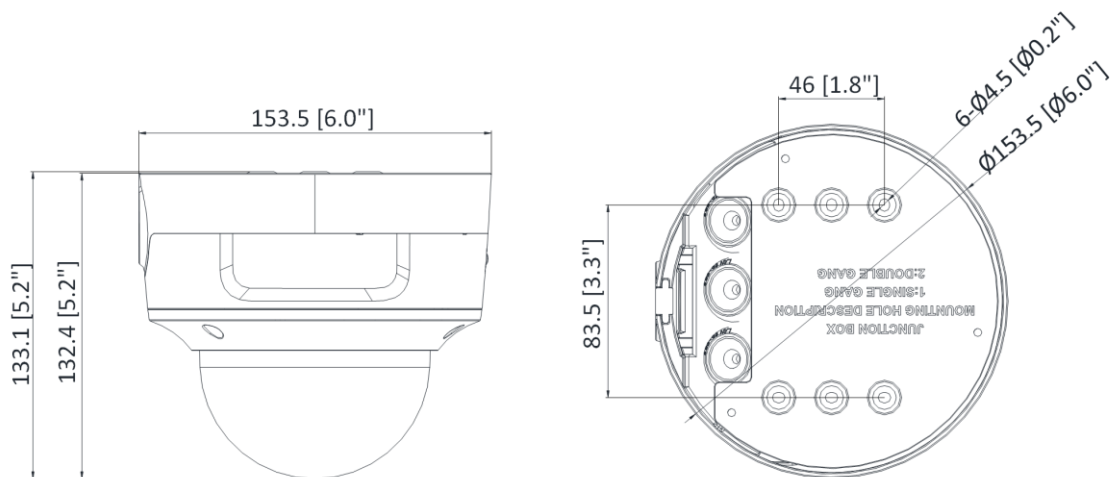

## ▪ Available Model

DS-2CD3786G2-IZS (2.7 to 13.5 mm)

DS-2CD3786G2-IZS (7 to 35 mm)(C)

## ▪ Dimension

Unit: mm (inch)