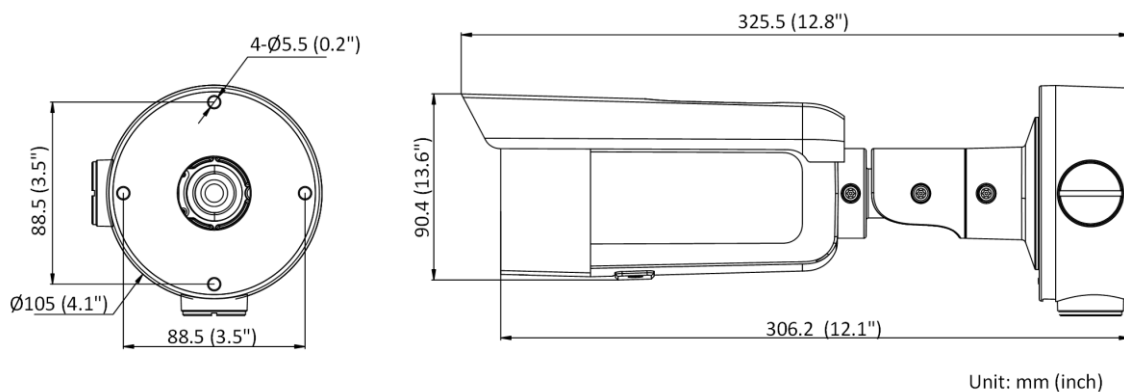

Approval	
EMC	FCC SDoC (47 CFR Part 15, Subpart B); CE-EMC (EN 55032: 2015, EN 61000-3-2: 2019, EN 61000-3-3: 2013, EN 50130-4: 2011 +A1: 2014); RCM (AS/NZS CISPR 32: 2015); IC VoC (ICES-003: Issue 6, 2019); KC (KN 32: 2015, KN 35: 2015)
Safety	UL (UL 60950-1); CB (IEC 60950-1:2005 + Am 1:2009 + Am 2:2013, IEC 62368-1:2014); CE-LVD (EN 60950-1:2006+A2:2013, IEC 62368-1:2014+A11:2017); BIS (IS 13252(Part 1):2010+A1:2013+A2:2015); LOA (SANS IEC60950-1)
Environment	CE-RoHS (2011/65/EU); WEEE (2012/19/EU); Reach (Regulation (EC) No 1907/2006)
Protection	IP67 (IEC 60529-2013)

▪ Available Model

DS-2CD3T56G2-4IS (2.8/4/6/12 mm)

▪ Dimension