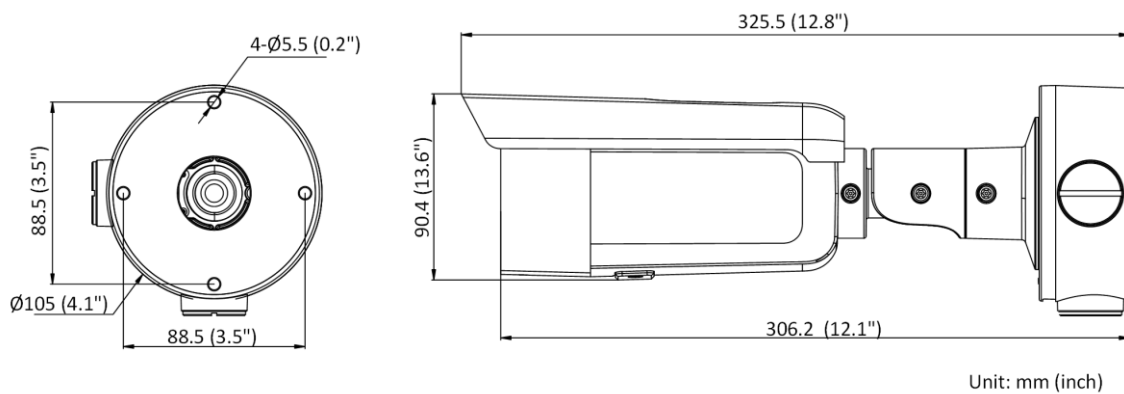

Approval

EMC	FCC SDoC (47 CFR Part 15, Subpart B); CE-EMC (EN 55032: 2015, EN 61000-3-2: 2019, EN 61000-3-3: 2013, EN 50130-4: 2011 +A1: 2014); IC VoC (ICES-003: Issue 6, 2019); KC (KN 32: 2015, KN 35: 2015)
Safety	UL (UL 60950-1); CB (IEC 60950-1:2005 + Am 1:2009 + Am 2:2013, IEC 62368-1:2014); CE-LVD (EN 60950-1:2006+A2:2013, IEC 62368-1:2014+A11:2017); BIS (IS 13252(Part 1):2010+A1:2013+A2:2015)
Environment	CE-RoHS (2011/65/EU); WEEE (2012/19/EU); Reach (Regulation (EC) No 1907/2006);
Protection	IP67 (IEC 60529-2013)

▪ Available Model

DS-2CD3T86G2-4IS (2.8/4/6/12 mm)

▪ Dimension