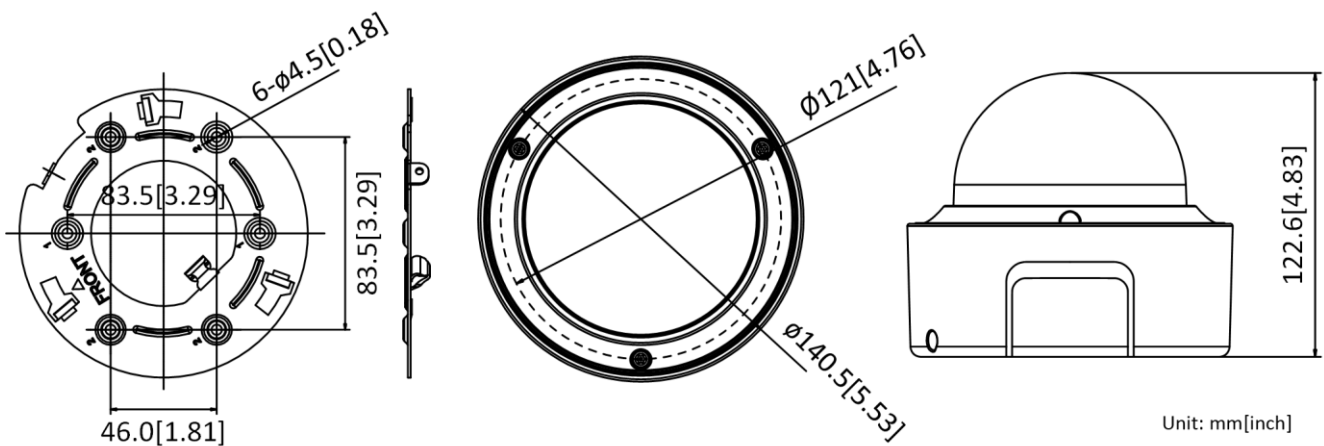

Weight	Camera: approx. 900 g (1.98 lb.) With Package: approx. 1250 g (2.76 lb.)
Approval	
EMC	47 CFR Part 15, Subpart B; EN 55032: 2015, EN 61000-3-2: 2014, EN 61000-3-3: 2013, EN 50130-4: 2011 +A1: 2014; AS/NZS CISPR 32: 2015; ICES-003: Issue 6, 2016; KN 32: 2015, KN 35: 2015
Safety	UL 60950-1, IEC 60950-1:2005 + Am 1:2009 + Am 2:2013, EN 60950-1:2005 + Am 1:2009 + Am 2:2013, IS 13252(Part 1):2010+A1:2013+A2:2015
Chemistry	2011/65/EU, 2012/19/EU, Regulation (EC) No 1907/2006
Protection	Ingress protection: IK10 (IEC 62262:2002)

* Listed resolutions are only selectable options. It does not mean that all streams can work at their maximum resolution at the same time.

Available Model

DS-2CD51C5G0-IZS (2.8 to 12 mm)

Dimension

Accessory