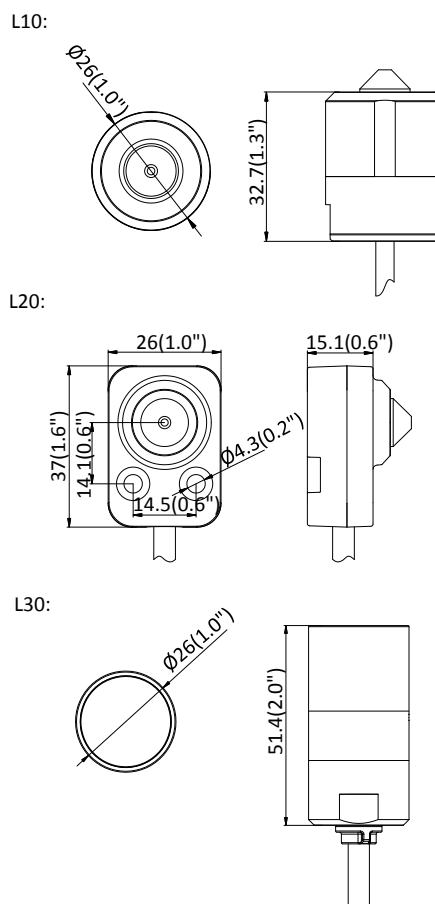

Material	Camera: Plastic Lens: Metal
Dimensions	Camera: 77.5 × 71 × 33.5 mm (3.1" × 2.8" × 1.3") L10: Ø26 × 32.7 mm (Ø1.0" × 1.3") L20: 37 × 26 × 15.1 mm (1.6" × 1.0" × 0.6") L30: Ø26 × 51.4 mm (Ø1.0" × 2.0")
Weight	Camera: 87 g (0.19 lbs.) With package: 220 g (0.49 lbs)

## Available Model

- DS-2CD6425G0-C1: main unit,
- DS-2CD6425G0-L10: one cylindrical lens,
- DS-2CD6425G0-L20: one block-shaped lens,
- DS-2CD6425G0-L30: one tube lens,
- DS-2CD6425G0-10: main unit with one cylindrical lens,
- DS-2CD6425G0-20: main unit with one block-shaped lens,
- DS-2CD6425G0-30: main unit with one tube lens

## Dimension

Camera:

Unit: mm (inch)

Distributed by

**HIKVISION®****Headquarters**

No.555 Qianmo Road, Binjiang District,  
Hangzhou 310051, China  
T +86-571-8807-5998  
overseasbusiness@hikvision.com

**Hikvision USA**