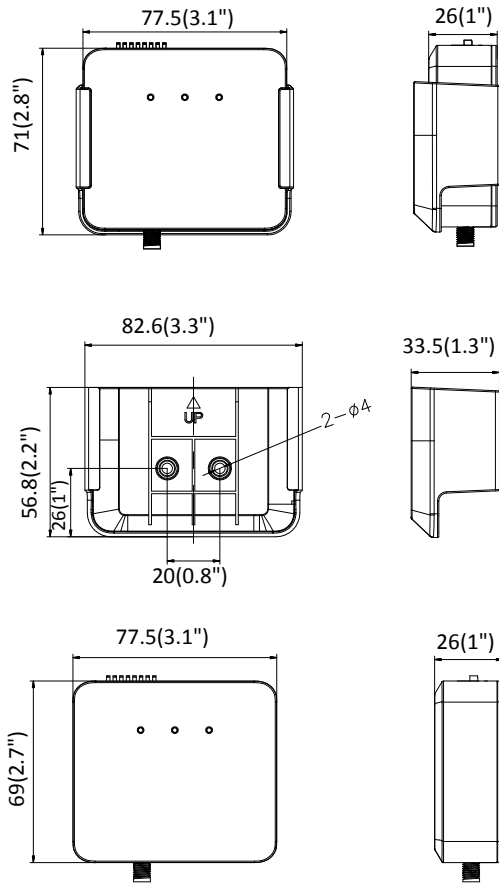

Material	Camera: Plastic Lens: Metal
Dimensions	Camera: 77.5 × 71 × 33.5 mm (3.1" × 2.8" × 1.3") L10: Ø26 × 32.7 mm (Ø1.0" × 1.3") L20: 37 × 26 × 15.1 mm (1.6" × 1.0" × 0.6") L30: Ø26 × 51.4 mm (Ø1.0" × 2.0")
Weight	Camera: 87 g (0.19 lbs.) With package: 220 g (0.49 lbs)

L10

L20

L30

*\*Connecting cable is included for each sensor unit*

## Dimension

Camera:

Unit: mm (inch)

Distributed by

**HIKVISION®****Headquarters**

No.555 Qianmo Road, Binjiang District,  
Hangzhou 310051, China  
T +86-571-8807-5998  
overseasbusiness@hikvision.com

**Hikvision USA**