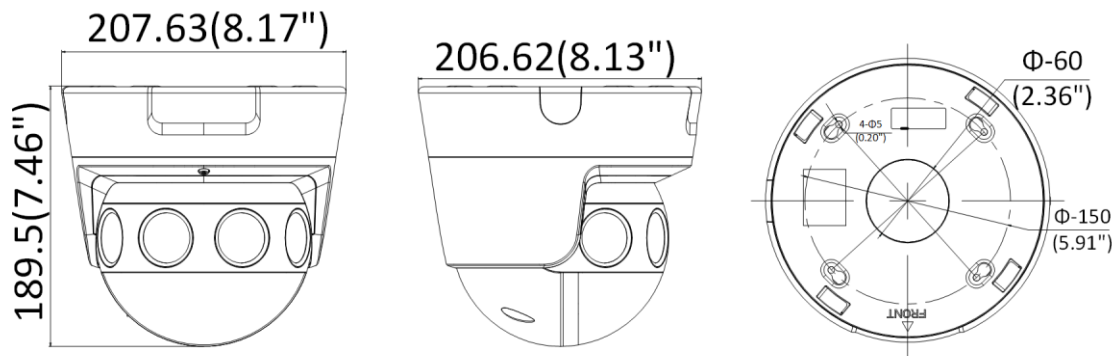

Optical Type	Single mode, single fiber
Input/output Wavelength	Tx1310nm/1.25G, Rx1550nm/1.25G
Transmission Distance	Up to 20 km

Available Model

DS-2CD6924G0-IHS (2.8 mm), DS-2CD6924G0-IHS/NFC (2.8 mm), DS-2CD6924G0-IHS (6 mm), DS-2CD6924G0-IHS/NFC (6 mm)

Dimension

Unit: mm

Accessory

Cap (Included)