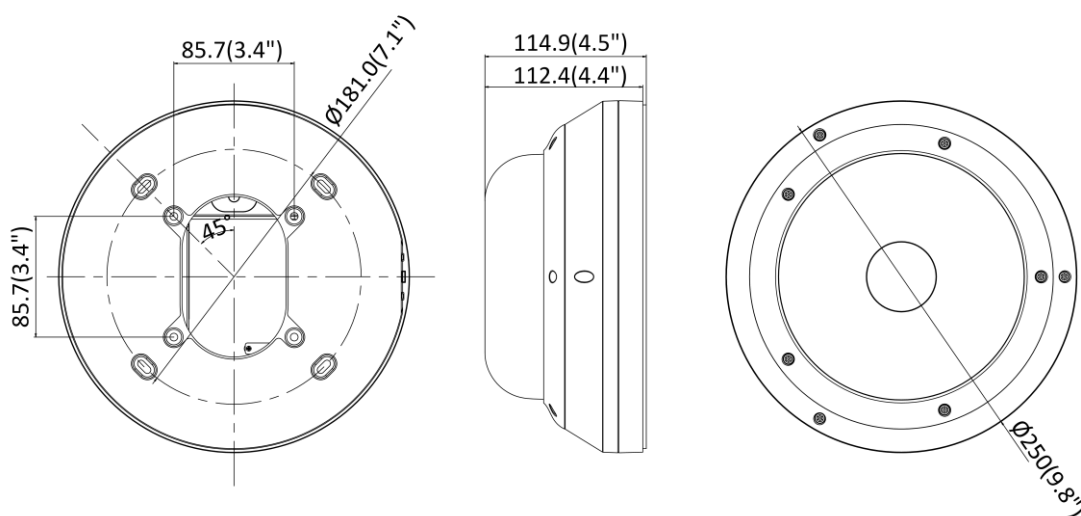

General	
Firmware Version	V5.5.32
Web Client Language	32 languages English, Russian, Estonian, Bulgarian, Hungarian, Greek, German, Italian, Czech, Slovak, French, Polish, Dutch, Portuguese, Spanish, Romanian, Danish, Swedish, Norwegian, Finnish, Croatian, Slovenian, Serbian, Turkish, Korean, Traditional Chinese, Thai, Vietnamese, Japanese, Latvian, Lithuanian, Portuguese (Brazil)
General Function	Anti-flicker, 3 streams, heartbeat, mirror, privacy masks
Reset	Reset via reset button on camera body, web browser and client software
Startup and Operating Conditions	-30 °C to 60 °C (-22 °F to 140 °F), humidity 95% or less (non-condensing)
Storage Conditions	-30 °C to 60 °C (-22 °F to 140 °F), humidity 95% or less (non-condensing)
Power Supply	12 VDC ± 20%, reverse polarity protection; three-core terminal block 24 VAC ± 20%; PoE (802.3at, class 4)
Power Consumption and Current	12 VDC, 1.8 A, 22 W 24 VAC, 1.4 A, 22 W PoE (802.3at, 42.5 to 57 VDC), 0.44 to 0.33 A, 19 W, class 4
Material	Bubble & IR cover: plastic, camera: metal
Dimensions	Camera: Ø250 × 114.9 mm (9.8" × 4.5") With package: 336 × 261 × 293 mm (13.2" × 10.3" × 11.5")
Weight	Camera: 2.2 kg (4.9 lb.) With package: 3.9 kg (8.6 lb.)

*The VCA function can be enabled for any channel separately, or for both Camera 01 and Camera 03, or Camera 02 and Camera 04.

▪ Available Model

DS-2CD6D54G1-IZS(2.8 to 8 mm)

DS-2CD6D54G1-IZ(2.8 to 8 mm)

▪ Dimension

Unit: mm(inch)