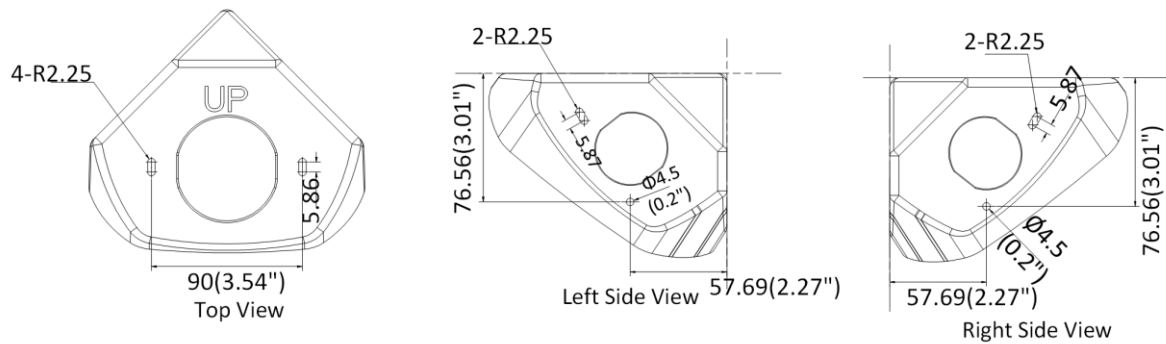

▪ **Available Model**

DS-2CD6W45G0-IVS (2 mm)

Dimension

Screw Hole

Unit: mm (inch)

Distributed by

HIKVISION®

Headquarters