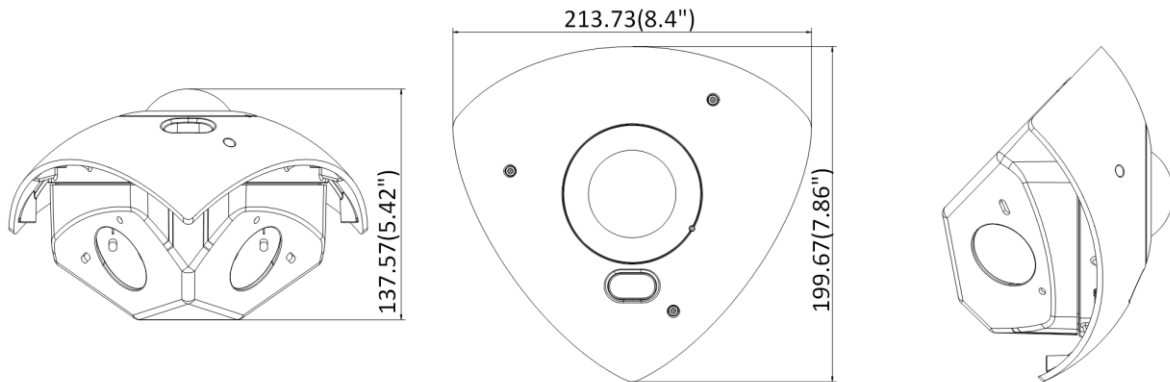

▪ Specification

Camera	
Image Sensor	1/1.8" Progressive Scan CMOS
Max. Resolution	3072 × 2048
Min. Illumination	Color: 0.082 Lux @ (F2.4, AGC ON),B/W: 0.016 Lux @ (F2.4, AGC ON),0 Lux with IR
Shutter Time	1 s to 1/100,000 s
Day & Night	IR cut filter
Lens	
Lens Type	Fixed focal lens, 2 mm
Focal Length & FOV	2mm, horizontal FOV 135° (corner mount)
Iris Type	Fixed
Aperture	F2.4
DORI	
DORI	D: 43.2 m (141.7 ft), O: 17.2 m (56.4 ft), R: 8.6 m (28.2 ft), I: 4.3 m (14.1 ft)
Illuminator	
Supplement Light Type	IR
Supplement Light Range	Up to 10 m
Smart Supplement Light	Yes
IR Wavelength	940 nm
Video	
Main Stream	50 Hz: 25 fps (2400 × 1800) 60 Hz: 25 fps (2400 × 1800)
Sub-Stream	50 Hz: 25 fps (1920 × 1080, 640 × 480, 640 × 360, 320 × 240) 60 Hz: 30 fps (1920 × 1080, 640 × 480, 640 × 360, 320 × 240)
Video Compression	Main stream: H.265+/H.265/H.264+/H.264 Sub stream: H.265/H.264/MJPEG
Video Bit Rate	32 Kbps to 16 Mbps
H.264 Type	Baseline Profile,Main Profile,High Profile
H.265 Type	Main Profile
Bit Rate Control	CBR,VBR
Scalable Video Coding (SVC)	H.264 and H.265 encoding
Region of Interest (ROI)	4 fixed region(s) for main stream and sub-stream,dynamic face tracking
Audio	
Audio Type	Mono sound
Audio Compression	G.711/G.722.1/G.726/MP2L2/PCM
Audio Bit Rate	64Kbps(G.711)/16Kbps(G.722.1)/16Kbps(G.726)/32-160Kbps(MP2L2)
Audio Sampling Rate	8 kHz/16 kHz
Environment Noise Filtering	Yes
Network	
Protocols	TCP/IP, ICMP, HTTP, HTTPS, FTP, DHCP, DNS, DDNS, RTP, RTSP, RTCP, PPPoE, NTP, UPnP, SMTP, SNMP, IGMP, 802.1X, QoS, IPv6, UDP
Simultaneous Live View	Up to 20 channels
API	Open Network Video Interface (PROFILE S, PROFILE G), ISAPI

▪ **Available Model**

DS-2CD6W45G0-IVS (2 mm)

Dimension

Screw Hole

Unit: mm (inch)

Distributed by

HIKVISION®

Headquarters