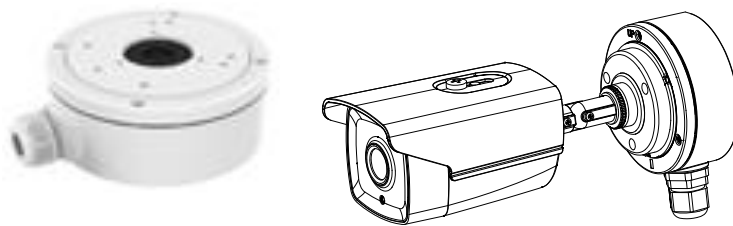

DS-2CE16H0T-IT3E 5 MP Bullet Camera

Key Features

- 5 MP high performance COMS
- 2560 × 1944 resolution
- 2.8 mm, 3.6 mm, 6 mm, 8 mm, 12 mm fixed lens
- EXIR 2.0, smart IR, up to 40 m IR distance
- OSD menu, 2D DNR, DWDR
- PoC.af
- IP67
- Up the coax (HIKVISION-C)

Specification

Camera	
Image Sensor	5 MP CMOS image sensor
Effective Pixels	2560 (H) × 1944 (V)
Min. Illumination	Color: 0.01 Lux @ (F1.2, AGC ON), 0 Lux with IR
Shutter Time	PAL: 1/25 s to 1/50, 000 s NTSC: 1/30 s to 1/50, 000 s
Lens	2.8 mm, 3.6 mm, 6 mm, 8 mm, 12 mm fixed lens
Horizontal Field of View	85.5° (2.8 mm), 80.1° (3.6 mm), 57.1° (6 mm), 41° (8 mm), 25.7° (12 mm)
Lens Mount	M12
Day & Night	IR cut filter
Angle Adjustment	Pan: 0° to 360°; Tilt: 0° to 180°; Rotate: 0° to 360°
Synchronization	Internal synchronization
Frame Rate	PAL: 5 MP@20fps, 4 MP@25fps, 1080p@25fps NTSC: 5 MP@20fps, 4 MP@30fps, 1080p@30fps
Menu	
AGC	Support
D/N Mode	Auto/Color/BW (Black and White)
White Balance	ATW/MWB
BLC	Support
DWDR (Digital Wide Dynamic Range)	Support
Language	English
Functions	Brightness, Sharpness, DNR, Mirror, Smart IR
Interface	
Video Output	1 HD analog output
General	
Operating Conditions	-40 °C to 60 °C (-40 °F to 140 °F), humidity: 90% or less (non-condensation)
Power Supply	12 VDC ±25%, PoC.af
Power Consumption	Max. 5.4 W
Protection Level	IP67
Material	Metal
IR Range	Up to 40 m
Communication	Up the coax, Protocol: HIKVISION-C (TVI output)
Dimensions	86.7 mm × 81.6 mm × 226 mm (3.41" × 3.23" × 8.67")
Weight	Approx. 605 g (1.33 lb.)

Order Model

DS-2CE16H0T-IT3E

Dimension

Accessory

**DS-1280ZJ-XS
Junction Box**

Distributed by

HIKVISION

Headquarters