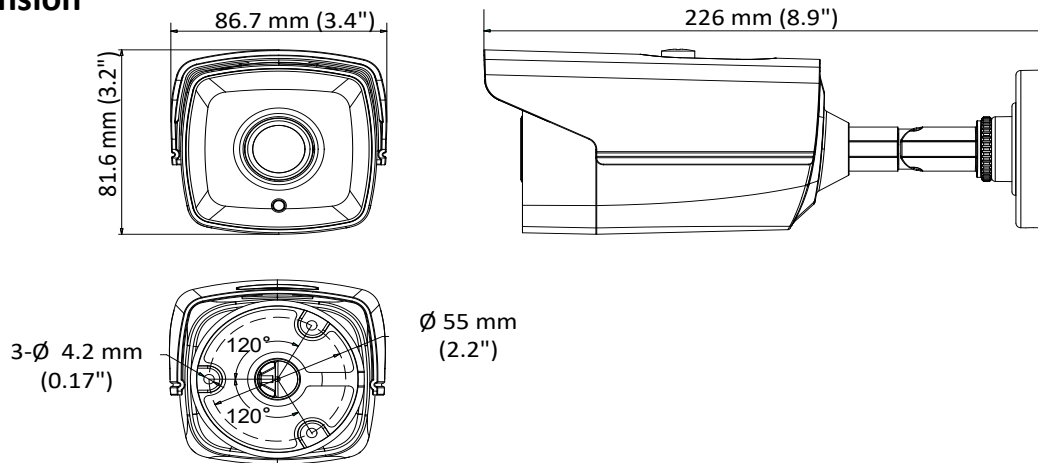

DS-2CE16H0T-IT3E 5 MP Bullet Camera

Key Features

- 5 MP high performance COMS
- 2560 × 1944 resolution
- 2.8 mm, 3.6 mm, 6 mm, 8 mm, 12 mm fixed lens
- EXIR 2.0, smart IR, up to 40 m IR distance
- OSD menu, 2D DNR, DWDR
- PoC.af
- IP67
- Up the coax (HIKVISION-C)

Specification

Camera	
Image Sensor	5 MP CMOS image sensor
Effective Pixels	2560 (H) × 1944 (V)
Min. Illumination	Color: 0.01 Lux @ (F1.2, AGC ON), 0 Lux with IR
Shutter Time	PAL: 1/25 s to 1/50, 000 s NTSC: 1/30 s to 1/50, 000 s
Lens	2.8 mm, 3.6 mm, 6 mm, 8 mm, 12 mm fixed lens
Horizontal Field of View	85.5° (2.8 mm), 80.1° (3.6 mm), 57.1° (6 mm), 41° (8 mm), 25.7° (12 mm)
Lens Mount	M12
Day & Night	IR cut filter
Angle Adjustment	Pan: 0° to 360°; Tilt: 0° to 180°; Rotate: 0° to 360°
Synchronization	Internal synchronization
Frame Rate	PAL: 5 MP@20fps, 4 MP@25fps, 1080p@25fps NTSC: 5 MP@20fps, 4 MP@30fps, 1080p@30fps
Menu	
AGC	Support
D/N Mode	Auto/Color/BW (Black and White)
White Balance	ATW/MWB
BLC	Support
DWDR (Digital Wide Dynamic Range)	Support
Language	English
Functions	Brightness, Sharpness, DNR, Mirror, Smart IR
Interface	
Video Output	1 HD analog output
General	
Operating Conditions	-40 °C to 60 °C (-40 °F to 140 °F), humidity: 90% or less (non-condensation)
Power Supply	12 VDC ±25%, PoC.af
Power Consumption	Max. 5.4 W
Protection Level	IP67
Material	Metal
IR Range	Up to 40 m
Communication	Up the coax, Protocol: HIKVISION-C (TVI output)
Dimensions	86.7 mm × 81.6 mm × 226 mm (3.41" × 3.23" × 8.67")
Weight	Approx. 605 g (1.33 lb.)

Order Model

DS-2CE16H0T-IT3E

Dimension

Accessory

**DS-1280ZJ-XS
Junction Box**

Distributed by

HIKVISION

Headquarters