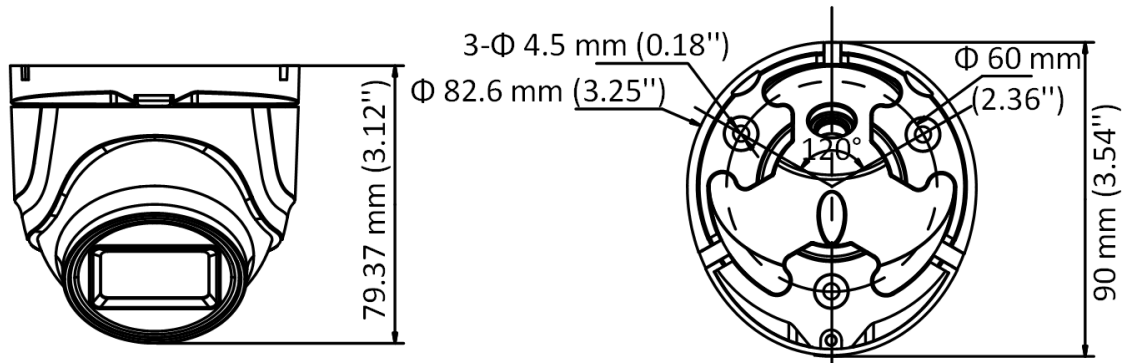

Available Model

DS-2CE76D0T-ITMF (C)

Dimension

Accessory