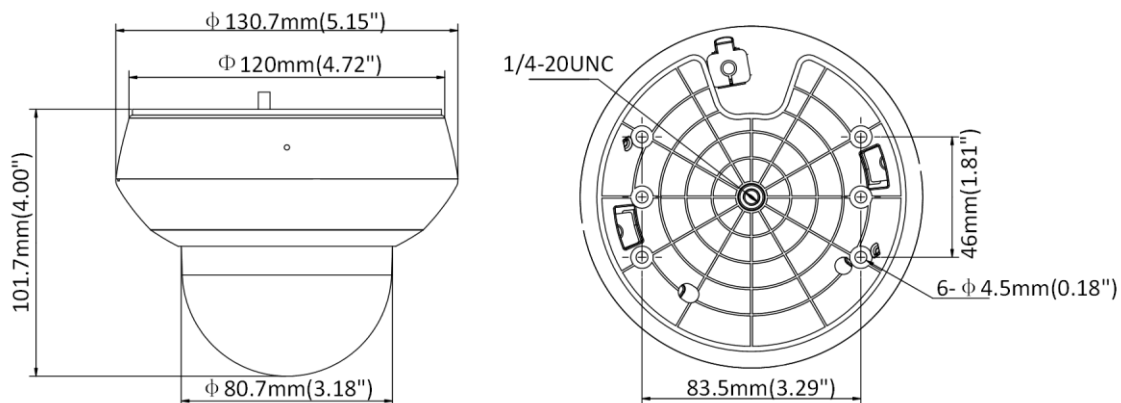

General

Language (Web Browser Access)	32 languages. English, Russian, Estonian, Bulgarian, Hungarian, Greek, German, Italian, Czech, Slovak, French, Polish, Dutch, Portuguese, Spanish, Romanian, Danish, Swedish, Norwegian, Finnish, Croatian, Slovenian, Serbian, Turkish, Korean, Traditional Chinese, Thai, Vietnamese, Japanese, Latvian, Lithuanian, Portuguese (Brazil)
Power	12 VDC, 1.5 A (Max. 9.9 W, including max. 4.2 W for IR) PoE (802.3af), 36 to 57 VDC, 0.35 A (Max. 11.2 W, including max. 4.2 W for IR)
Working Environment	Temperature: -20°C to 60°C (-4°F to 140°F), humidity: ≤ 90%
Protection Level	IP66 standard, IK 10, surge protection, ±2kV Line to Gnd, ±1kV Line to Line, IEC61000-4-5
Material	Aluminum alloy, PC, PC+ABS
Dimension	Φ 130.7 mm × 101.7 mm (Φ 5.15" × 4.00")
Weight	Approx. 0.53 kg (1.17 lb.)

DORI

The DORI (detect, observe, recognize, identify) distance gives the general idea of the camera ability to distinguish persons or objects within its field of view. It is calculated based on the camera sensor specification and the criteria given by EN 62676-4: 2015.

DORI	Detect	Observe	Recognize	Identify
Definition	25 px/m	63 px/m	125 px/m	250 px/m
Distance (Tele)	180.0 m (590.6 ft)	71.4 m (234.3 ft)	36.0 m (118.1 ft)	18.0 m (59.1 ft)

Available Model

DS-2DE2A404IW-DE3(2.8-12 mm) (C), 12 VDC & PoE

Dimensions