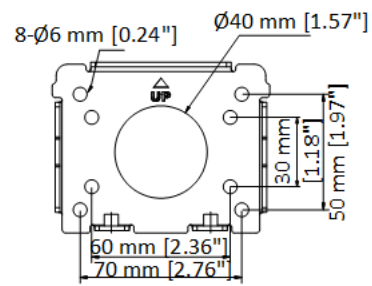

Dimensions

Accessory

Included