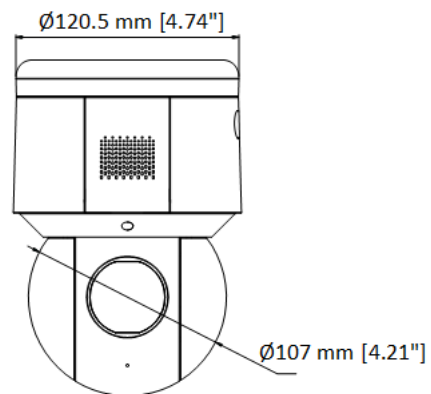

Dimensions

Accessory

Included