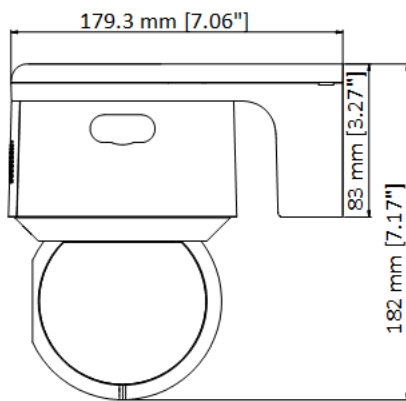

Dimensions

Accessory

Included