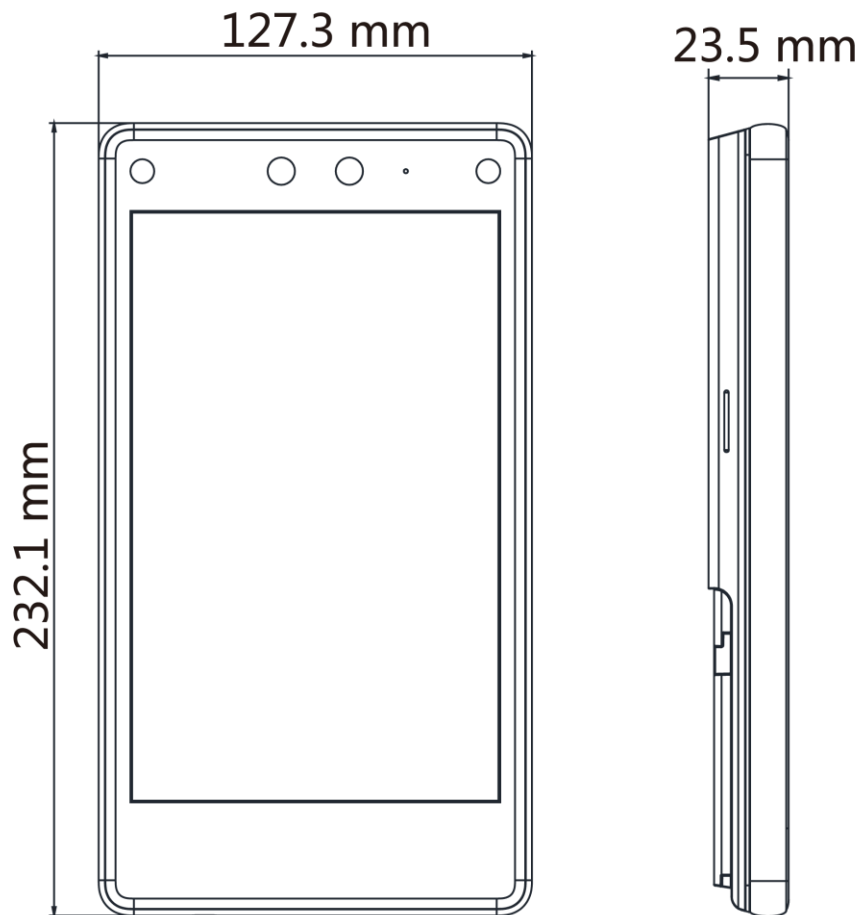

Time synchronization	Support
General	
Power supply method	12 VDC/24 VDC Power Adapter
Power supply	12-24 VDC, 3 A, Standard PoeE
Working temperature	-30 °C to 60 °C (-22 °F to 140 °F)
Working humidity	0 to 90% (No condensing)
Dimensions	127.3 mm × 232.1 mm × 23.5 mm (5.0" × 9.1" × 0.9")
Protective level	IP65

▪ **Available Model**

DS-K1T680D-E1

▪ **Dimension**