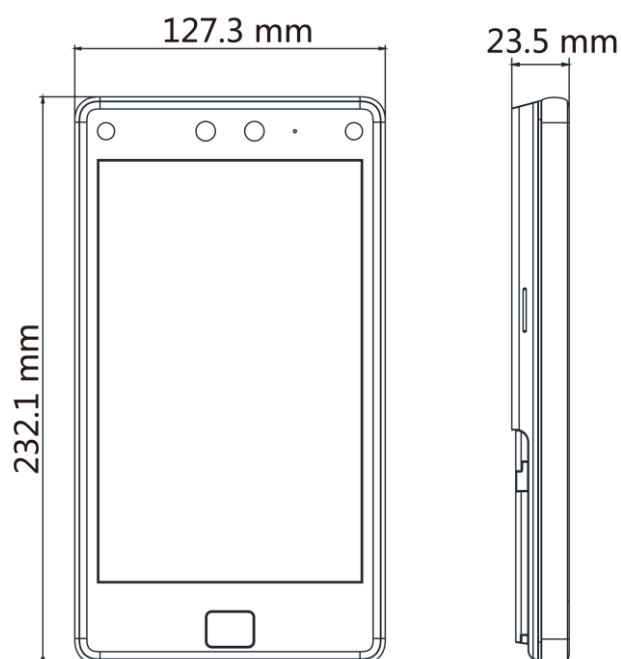

▪ Specification

System	
Operation system	Linux
Display	
Dimensions	8-inch
Resolution	1280 × 800
Operation method	Capacitive touch screen
Video	
Pixel	2 MP
Lens	× 2
Network	
Wired network	10 M/100 M/1000 M self-adaptive
3G/4G	Support
Wi-Fi	Not support
Interface	
Network interface	1
RS-485	1
Wiegand	1
Lock output	1
Exit button	1
Door contact input	1
IO input	2
IO output	1
Power interface	2-pin
TAMPER	1
USB	1
Capacity	
Card capacity	100,000
Face capacity	100,000
Fingerprint capacity	10000
Event capacity	150,000
Authentication	
Card type	Mifare 1 card, DESfire card, Felica card
Card reading distance	0 to 5 cm
Card reading duration	< 1 s
Face recognition duration	< 0.2 s
Face recognition accuracy rate	≥99%
Face recognition distance	0.3 to 3 m
Fingerprint recognition duration	< 1 s
Function	
Language	English, Thai, Brazilian Portuguese, Russian, Spanish, Arabic, Japanese, Ukrainian, and Indonesian
Hik-Connect	Support

DS-K1T680DFG1:

Supported in Australia, Taiwan (China),and Latin America

LTE FDD: B1/B2/B3/B4/B5/B7/B8/B28

LTE TDD: B40

WCDMA: B1/B2/B5/B8

GSM: B2/B3/B5/B8

▪ Dimension

Distributed by